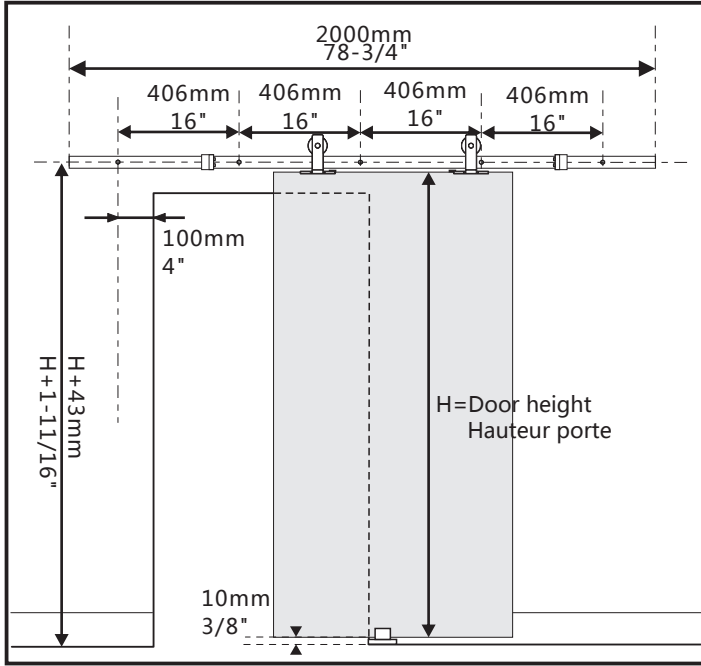

Mini-Barn

Installation

SB78SR-BL

Fix anchor points to wall structure/ Fixez les points d'ancrage à la structure du mur

DO NOT RETURN TO RETAILER

If you have any questions or concerns, please visit our website at: