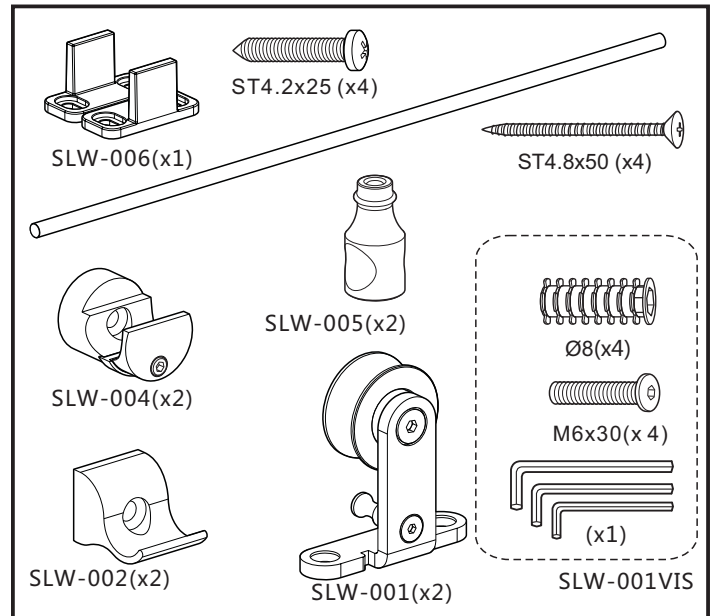

Mini-Loft

Installation

SL78MR-WT

Fix anchor points to wall structure/ Fixez les points d'ancrage à la structure du mur

DO NOT RETURN TO RETAILER

If you have any questions or concerns, please visit our website at: