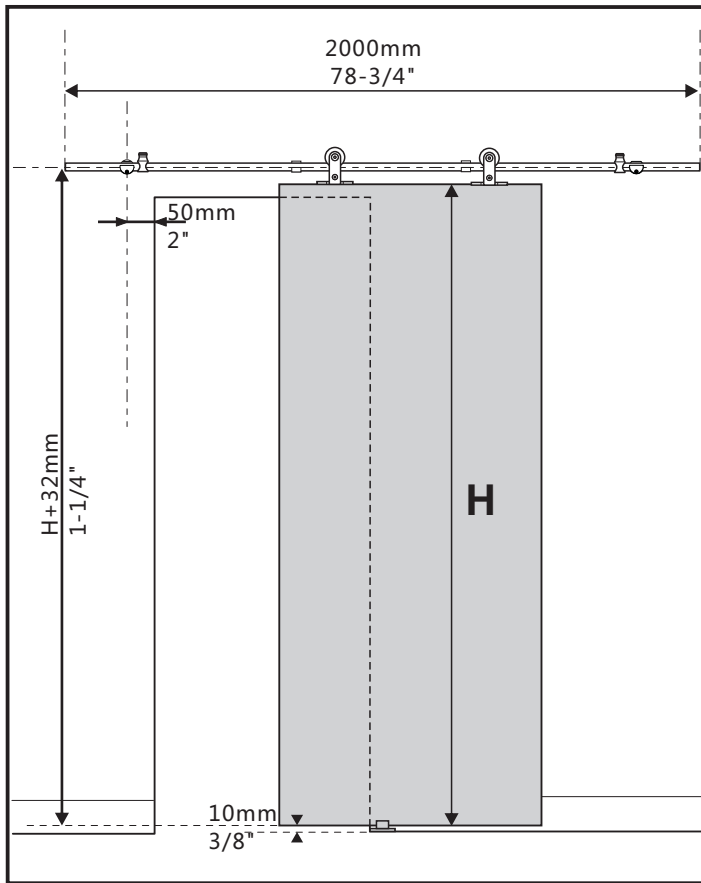

Mini-Loft

Installation

SL78MR-WT

Fix anchor points to wall structure/ Fixez les points d'ancrage à la structure du mur

DO NOT RETURN TO RETAILER

If you have any questions or concerns, please visit our website at: