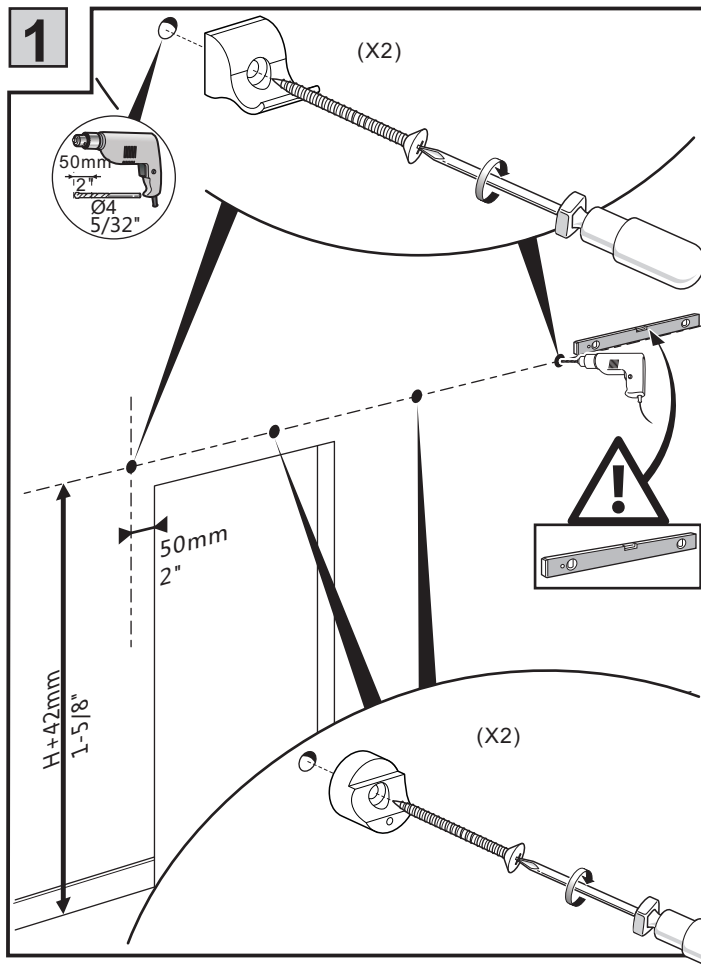

Mini-Loft

Installation

SL78MR-WT

Fix anchor points to wall structure/ Fixez les points d'ancrage à la structure du mur

DO NOT RETURN TO RETAILER

If you have any questions or concerns, please visit our website at: