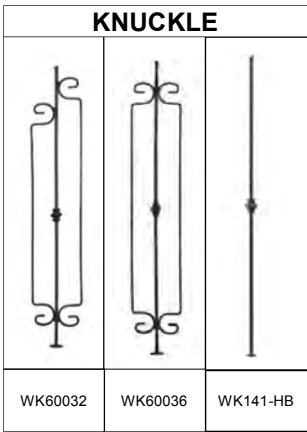

* Screws included with wrought iron

WROUGHT IRON PANELS* With top fixation cap			
#	SIZE	BUY PACK	PRICE/ UNIT.
AZIMUTH			
WA60032-PW	PEWTER 3/8 X 6 X 39 15/16" - Stair	5	55,35
WA60036-PW	PEWTER 3/8 X 6 X 39 15/16" - Horizontal	5	55,35
WC141-PW	PEWTER single bal. 3/8 X 3/8 X 41 1/2"		18,75
GALERIA			
WG60032-SS	SAND SILVER 3/8 X 6 X 39 15/16" - Stair	5	58,25
WG60036-SS	SAND SILVER 3/8 X 6 X 39 15/16" - Horizontal	5	58,35
MISSION			
WS13836-SB	1 3/8" x 3/8" X 39 3/4" SAND BLACK	10	37,80
WS13840-SB	1 3/8" x 3/8" X 35 3/4" SAND BLACK	10	39,60
ZEN			
WC60032	SAND BLACK 3/8 X 6 X 39 29/32" - Stair	5	60,65
WC60036	SAND BLACK 3/8 X 6 X 35" - Horizontal	5	61,25
WC141-SB	SAND BLACK 41 1/2" Zen plain baluster		18,75
WC60032-SS	SAND SILVER 3/8 X 6 X 39 29/32" - Stair	5	54,80
WC60036-SS	SAND SILVER 3/8 X 6 X 35" - Horizontal	5	54,80
WC141-SS	SAND SILVER 41 1/2" Zen plain baluster		18,75

* Screws included with wrought iron

ACCESSORIES			
#	DESCRIPTION	BUY PACK	PRICE/ UNIT.
HBC38-BL	Baluster Decorative Shoe 3/8" Black	10	5,50