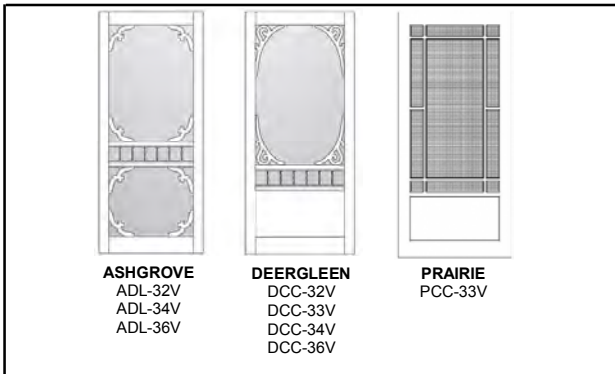

- Seasonal product
Valid while supplies lasts

Prices subject to change without notice --- Price list replaces June 1st, 2015 list

Screen Doors

"RUSTIC PINE" SCREEN DOORS

RUSTIC PINE		
#	SIZE	PRICE
ADL-R	ASHGROVE 32-33-34-36" X 82"	156,00
CHA-R	CHARLEVOIX 32-33-34-36" X 82" **	150,00
CUM-R	CUMBERLAND 32-33-34-36" X 82"	156,00
DCC-R	DEERGLLEN 32-33-34-36" X 82"	156,00
MCC-R	MUSKOKA 32-33-34-36" X 82"	156,00
OCC-R	ORLEANS 32-33-34-36" X 82" **	150,00
PCC-R	PRAIRIE 32-33-34-36" X 82"	192,40
ZEN-R	ZEN 32-33-34-36" X 82"	124,80