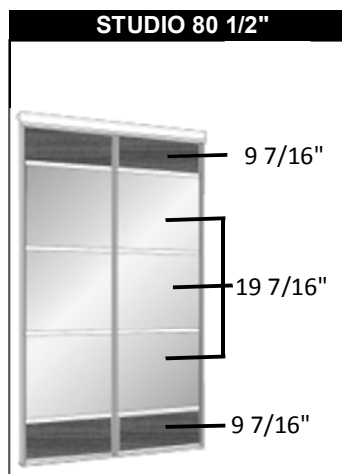

** Wood Finish: Beach Wood / Black / Cherry / Chocolate / Concrete / Dusky Grey / Golden Maple / Reclaimed Wood
Steel Grey / Walnut / White / White Woodgrain / Zebra

Option 3rd and 4th track not included in the price. Go to page C26 to order this option.

Prices subject to change without notice --- Price list replaces June 1st, 2015 list