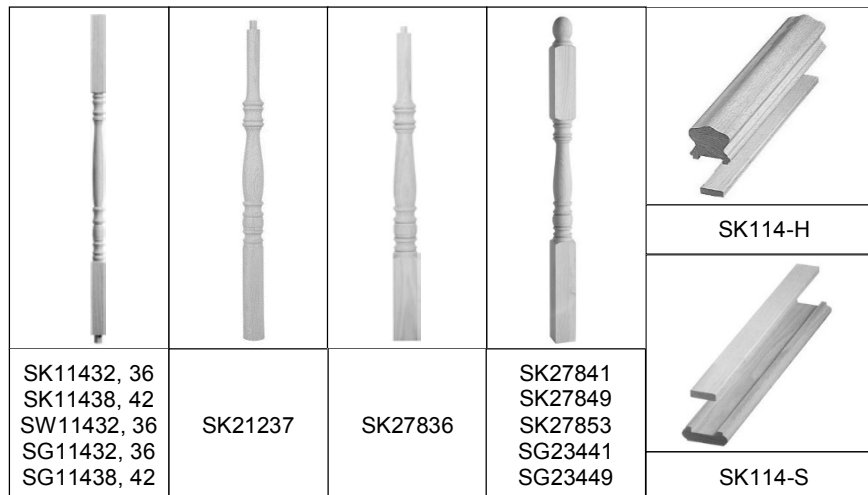

NEWELS & HALF-NEWELS		
#	SIZE	PRICE/ UNIT.
SK27841	2 7/8 X 2 7/8 X 41 1/2"	200,75
SK27841D	(Half) 1 7/16 X 2 7/8 X 41 1/2"	107,25
SK21237	2 1/2 X 2 1/2 X 37" For volute TO CLEAR OUT	117,50
SK27836	2 7/8 X 2 7/8 X 36" For fitting TO CLEAR OUT	133,00
SK27849	2 7/8 X 2 7/8 X 49"	216,55
SK27849D	(Half) 1 7/16 X 2 7/8 X 49"	116,35
SK27853	2 7/8 X 2 7/8 X 53 3/4"	280,10
SK27853D	(Half) 1 7/16 X 2 7/8 X 53 3/4"	148,45
PAINT GRADE		
SG23441	2 3/4 X 2 3/4 X 41 1/2" TO CLEAR OUT	45,00
SG23449	2 3/4 X 2 3/4 X 49" TO CLEAR OUT	60,00
SG23441D	(Half) 1 3/8 X 2 3/4 X 41 1/2" TO CLEAR OUT	30,00
SG23449D	(Half) 1 3/8 X 2 3/4 X 49" TO CLEAR OUT	35,00

HANDRAILS (WITH FILLET)		
#	SIZE	PRICE/ UNIT.
SK114-H06	1 5/8 X 2 1/4" X 6'	127,95
SK114-H08	1 5/8 X 2 1/4" X 8'	170,60
SK114-H10	1 5/8 X 2 1/4" X 10'	213,20
SK114-H12	1 5/8 X 2 1/4" X 12'	255,85
SK114-H14	1 5/8 X 2 1/4" X 14'	298,50

FOR FITTINGS, SEE PAGE A28

SHOERAILS (WITH FILLET)		
#	SIZE	PRICE/ UNIT.
SK114-S08	3/4 X 2 1/4" X 8'	88,50
SK114-S10	3/4 X 2 1/4" X 10'	110,60
SK114-S12	3/4 X 2 1/4" X 12'	132,70

ACCESSORIES			
#	DESCRIPTION	BUY PACK	PRICE/ UNIT.
HBK26	Oak Round Bracket	6	25,50
HB904	Handrail Fastener With Plugs	6	7,20
HB350	2 Steel Newel Fasteners	6	13,50

MORE ACCESSORIES AVAILABLE ON PAGE A26

Varnished products: +60% (minimum $188.)

Prices subject to change without notice --- Price list replaces June 1st, 2015 list