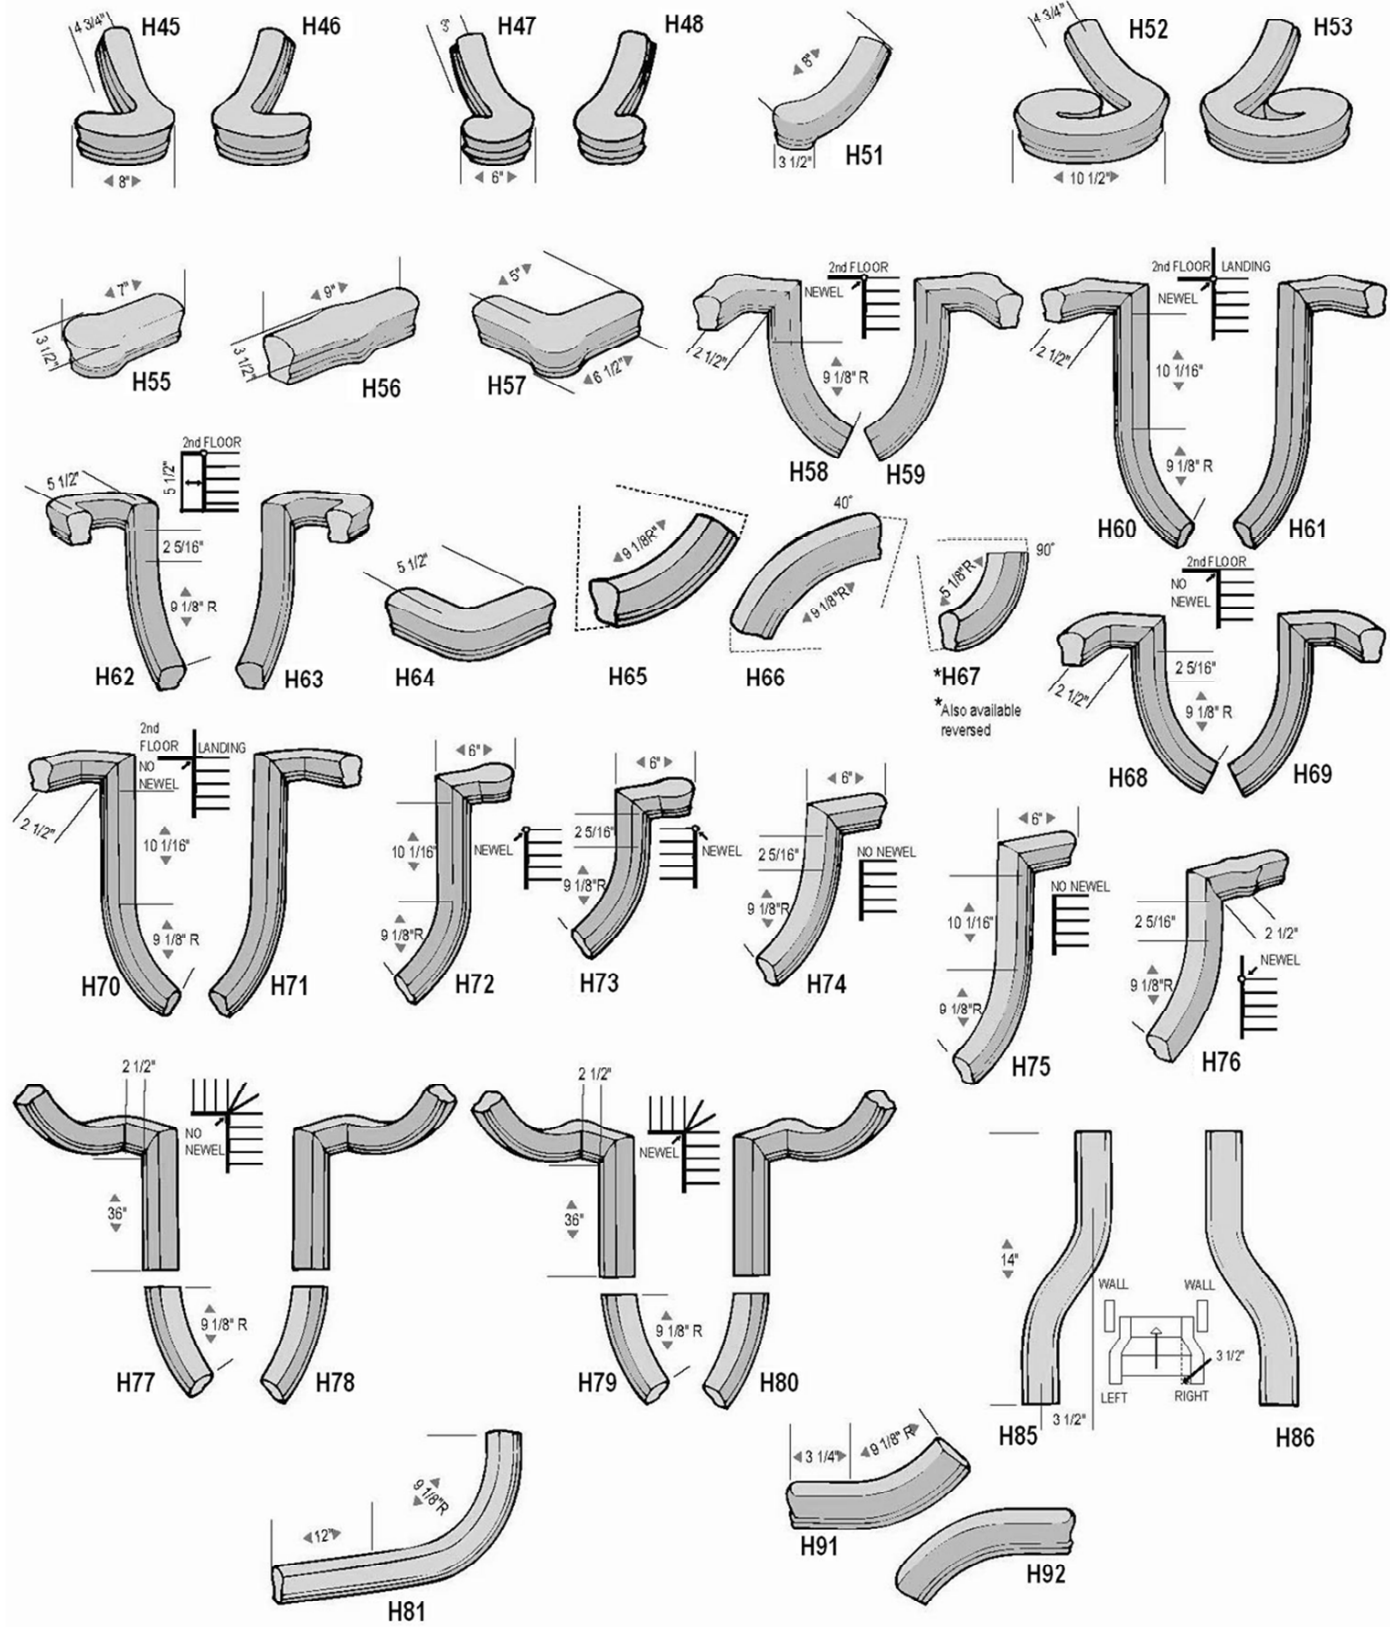

FITTINGS

Prices subject to change without notice --- Price list replaces June 1st, 2015 list