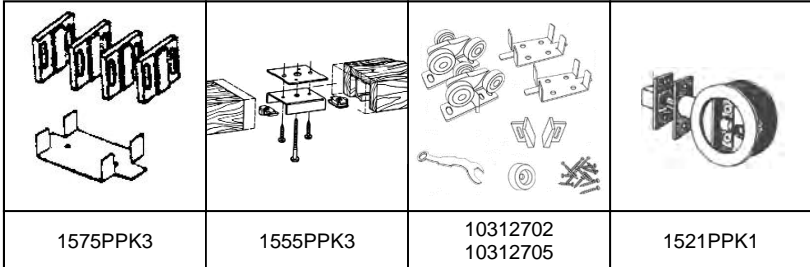

1575PPK3   1555PPK3   10312702 10312705   1521PPK1

Prices subject to change without notice --- Price list replaces JUNE 1st, 2015 list