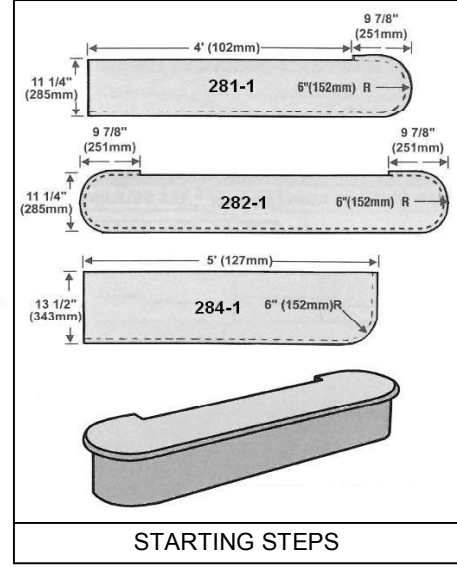

STAIRCASE

STAIRCASE COMPONENTS

DESCRIPTION	WOOD	#	PRICE	WOOD	#	PRICE
STARTING STEPS (Riser, cove & quarter round included)						
10 1/2" x 1 1/16" (48") ROUNDED 1 END *	OAK	281-0	871,00	MAPLE	381-0	752,45
11 1/4" x 1 1/16" (48") ROUNDED 1 END *	OAK	281-1	914,10	MAPLE	381-1	786,80
10 1/2" x 1 1/16" (42") ROUNDED BOTH ENDS**	OAK	282-0	1259,40	MAPLE	382-0	1003,95
11 1/4" x 1 1/16" (42") ROUNDED BOTH ENDS**	OAK	282-1	1292,15	MAPLE	382-1	1035,55
13 1/2" x 1 1/16" x 60" ROUNDED 1 ENDS AND RIGHT ANGLE	OAK	284-3	1057,45	MAPLE	384-3	956,65

*Please specify if left or right rounded.
**Specify the interior length

price upon request for other measures.

FALSE STRINGERS						
3/4" x 9 1/2" (MAX LENGHT 16')	OAK	297-9	PRICE UPON REQUEST	MAPLE	397-9	PRICE UPON REQUEST
3/4" x 11 1/2" (MAX LENGHT 16')	OAK	297-11		MAPLE	397-11	

VENEER FALSE STRINGERS						
11/16" x 9" x 8' VENEER	OAK / MAPLE	FLKMV09-08	74,25			
11/16" x 11" x 8' VENEER	OAK / MAPLE	FLKMV11-08	92,80			

STRINGERS (For open stair)						
1 5/8" x 9 1/2" (2 X 10) UNCUT (MAX LENGHT 16')	OAK	22X10	PRICE UPON REQUEST	MAPLE	32X10	PRICE UPON REQUEST
1 5/8" x 11 1/2" (2 X 12) UNCUT (MAX LENGHT 16')	OAK	22X12		MAPLE	32X12	
2 1/4" x 9 1/2" (3 X 10) UNCUT (MAX LENGHT 16')	OAK	23X10		MAPLE	33X10	
2 1/4" x 11 1/2" (3 X 12) UNCUT (MAX LENGHT 16')	OAK	23X12		MAPLE	33X12	

Varnished products: +60% (minimum $188.)

Prices subject to change without notice --- Price list replaces June 1st, 2015 list