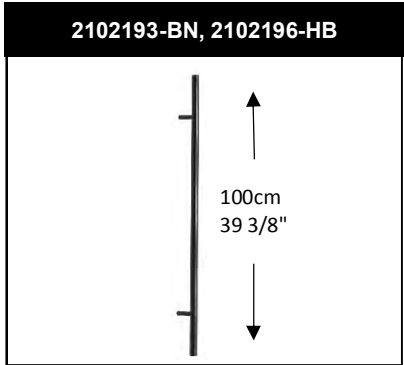

BARN DOORS & RAIL SYSTEMS

ACCESSORIES - PULL

ITEM #	DESCRIPTION	PRICE
HANDLES		
2102193-BN	LOUNGE Stainless Steel Pull 3/4" x 39 3/8"	44,95
2102194-HB	FORGE Wrought Iron Pull Hammered Black 1 3/4" x 12 1/4"	20,65
2102195-HB	SHED Wrought Iron Pull Hammered Black 1 1/4" x 11 3/4"	12,50
2102196-HB	PASSAGE Wrought Iron Pull Black 3/4" x 39 1/4"	24,00

**Available
September 2016**

Prices subject to change without notice --- Price list replaces June 1st, 2015 list