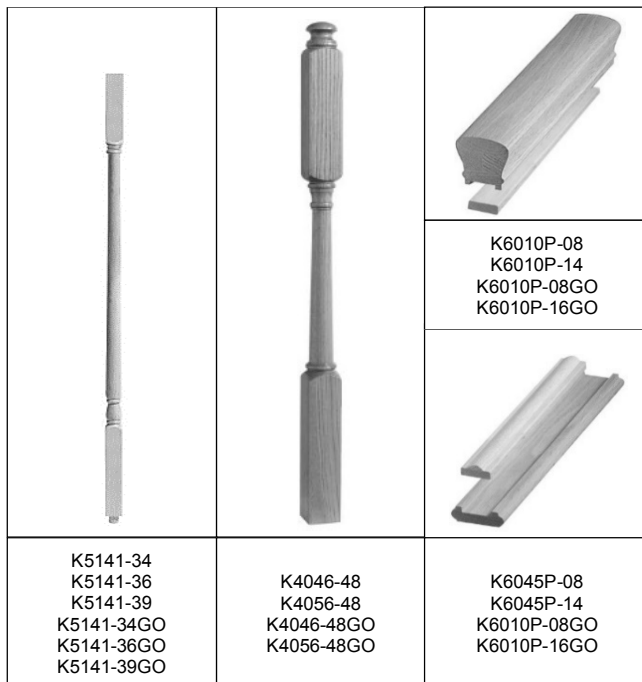

TRADITIONAL COLLECTION

SALEM SERIES - OAK OR PREFINISHED GOLDEN OAK 1 1/4"

BALUSTERS			
#	SIZE	BUY PACK	PRICE/ UNIT.
K5141-34	1 1/4 X 1 1/4 X 34"	24	25,20
K5141-36	1 1/4 X 1 1/4 X 36"	24	26,20
K5141-39	1 1/4 X 1 1/4 X 39"	24	27,70
K5141-34GO	1 1/4 X 1 1/4 X 34" GOLDEN OAK	24	35,95
K5141-36GO	1 1/4 X 1 1/4 X 36" GOLDEN OAK	24	37,40
K5141-39GO	1 1/4 X 1 1/4 X 39" GOLDEN OAK	24	40,80

NEWELS & HALF-NEWELS		
#	SIZE	PRICE/ UNIT.
K4046-48	3" X 3" X48"	205,10
K4056-48	(Half) 3" X 1 1/2" X48"	108,70
K4046-48GO	3" X 3" X48" GOLDEN OAK	247,85
K4056-48GO	(Half) 3" X 1 1/2" X48" GOLDEN OAK	157,40

HANDRAILS (WITH FILLET)		
#	SIZE	PRICE/ UNIT.
K6010P-08	2 3/8 X 2 1/4" X 8'	193,50
K6010P-14	2 3/8 X 2 1/4" X 14'	338,65
K6010P-16	2 3/8 X 2 1/4" X 16'	387,05
K6010P-08GO	2 3/8 X 2 1/4" X 8' GOLDEN OAK	271,30
K6010P-14GO	2 3/8 X 2 1/4" X 14' GOLDEN OAK	474,80
K6010P-16GO	2 3/8 X 2 1/4" X 16' GOLDEN OAK	542,60

POST TO POST SYSTEM ONLY
FITTINGS NOT AVAILABLE FOR THIS SERIES

SHOERAILS (WITH FILLET)		
#	SIZE	PRICE/ UNIT.
K6045P-08	3/4 X 2 3/8" X 8'	74,80
K6045P-14	3/4 X 2 3/8" X 14'	130,85
K6045P-16	3/4 X 2 3/8" X 16'	149,55
K6045P-08GO	3/4 X 2 3/8" X 8' GOLDEN OAK	108,15
K6045P-14GO	3/4 X 2 3/8" X 14' GOLDEN OAK	189,25
K6045P-16GO	3/4 X 2 3/8" X 16' GOLDEN OAK	216,25

ACCESSORIES			
#	DESCRIPTION	BUY PACK	PRICE/ UNIT.
HBW21	Metal Bracket Brass		8,70
HBW22	Metal Bracket Black - Modern		9,10
HBW23-SB	Metal Bracket Black - Zen		13,40
HB904	Handrail Fastener With Plugs	6	7,20
HB350	2 Steel Newel Fasteners	6	13,50

MORE ACCESSORIES AVAILABLE ON PAGE A26

Varnished products: +60% (minimum $188.)

Prices subject to change without notice --- Price list replaces June 1st, 2015 list