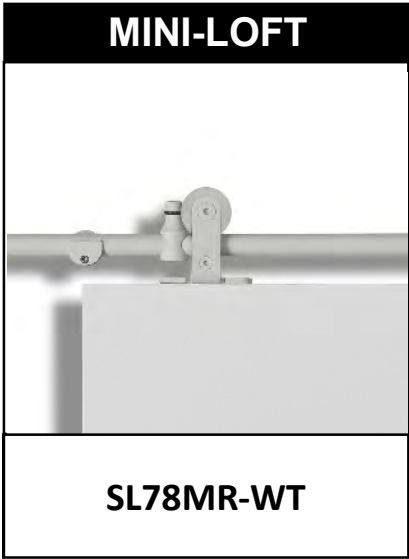

BARN DOORS & RAIL SYSTEMS

SLIDING RAIL SYSTEMS

ITEM #	DESCRIPTION	PRICE
SL78RR-BN	LOFT Rail System Stainless Steel 1" x 78 3/4"	395,00
SL78GR-BN	G-LOFT Rail System Stainless Steel 1" x 78 3/4" - Glass Mounted	550,00
SL78MR-WT	MINI-LOFT Rail System Sand White 3/4" x 78 3/4"	250,00
SL78CA-BN	CINEMA Rail System Stainless Steel 3/4" x 78 3/4"	740,00
SL78UB-BN	URBANO Rail System Stainless Steel 3/4" x 78 3/4"	680,00

For doors up to 37" wide.
Fits all doors (max. 150lbs).
Smooth ball bearing rollers.

Prices subject to change without notice --- Price list replaces June 1st, 2015 list