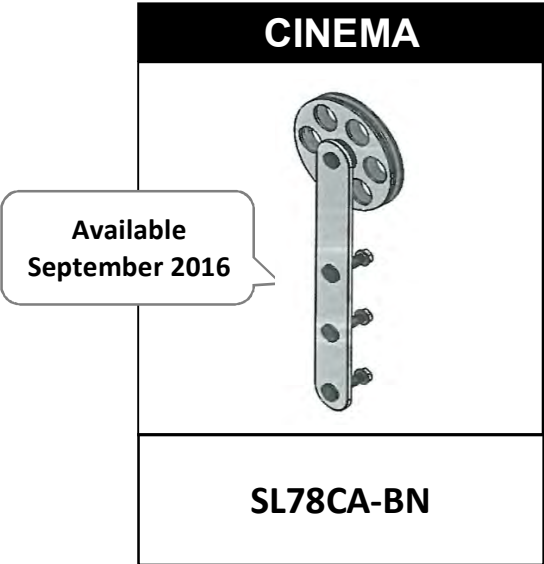

BARN DOORS & RAIL SYSTEMS

SLIDING RAIL SYSTEMS

ITEM #	DESCRIPTION	PRICE
SL78RR-BN	LOFT Rail System Stainless Steel 1" x 78 3/4"	395,00
SL78GR-BN	G-LOFT Rail System Stainless Steel 1" x 78 3/4" - Glass Mounted	550,00
SL78MR-WT	MINI-LOFT Rail System Sand White 3/4" x 78 3/4"	250,00
SL78CA-BN	CINEMA Rail System Stainless Steel 3/4" x 78 3/4"	740,00
SL78UB-BN	URBANO Rail System Stainless Steel 3/4" x 78 3/4"	680,00

For doors up to 37" wide.
Fits all doors (max. 150lbs).
Smooth ball bearing rollers.

Prices subject to change without notice --- Price list replaces June 1st, 2015 list