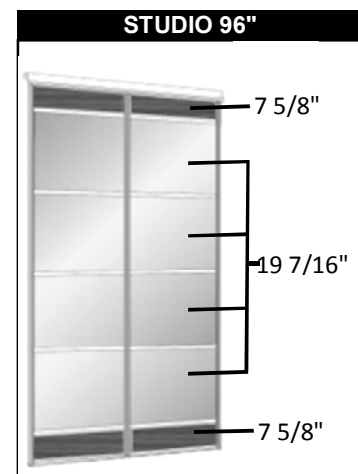

** Wood Finish: Beach Wood / Black / Cherry / Chocolate / Concrete / Dusky Grey / Golden Maple / Reclaimed Wood
Steel Grey / Walnut / White / White Woodgrain / Zebra

Option 3rd and 4th track not included in the price. Go to page C26 to order this option.

Prices subject to change without notice --- Price list replaces June 1st, 2015 list