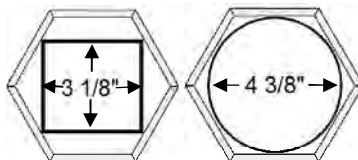

CLASSIC HEXAGONAL JACKPOST COVER

- Exterior dimensions: 5"