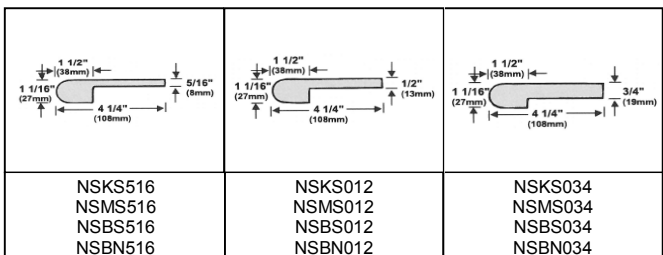

FALSE TREADS

FALSE TREADS

#	SIZE	BUY PACK	PRICE/ UNIT.
FMAKV042	1/2 x 10 1/4 x 42" Oak Veneer		85,05
FMAMV042	1/2 x 10 1/4 x 42" Maple Veneer		96,80
FMAMVZ042	1/2 x 10 1/4 x 42" Maple Veneer - ZEN		75,00

REVERSIBLE ATTACHED BULL NOSE

95FMAKV	1 1/8 x 12 3/4" OAK		14,90
95FMAMV	1 1/8 x 12 3/4" MAPLE		20,35
95FMAMVZ	2 x 12" MAPLE - ZEN		13,50

SET OF 3 FALSE ANGLE TREADS*

#	SIZE	PRICE/ UNIT.
3FMAKV042	1/2 x 42" Oak Veneer	811,35
3FMAKV048	1/2 x 48" Oak Veneer	935,80
3FMAMV042	1/2 x 42" Maple Veneer	872,00
3FMAMV048	1/2 x 48" Maple Veneer	996,45

*Specify left or right

NOSINGS

FALSE TREADS

#	SIZE	BUY PACK	PRICE/ FOOT
OAK NOSINGS*			
NSKS516	1 1/16" / 5/16 (#91) x 4 1/4"		18,25
NSKS012	1 1/16" / 1/2 (#92) x 4 1/4"		20,20
NSKS034	1 1/16" / 3/4 (#93) x 4 1/4"		18,25

SELECT BIRCH NOSINGS*

NSBS516	1 1/16" X 5/16" X 4 1/4"		23,25
NSBS012	1 1/16" X 1/2" X 4 1/4"		23,25
NSBS034	1 1/16" X 3/4" X 4 1/4"		23,25

MAPLE NOSINGS*

NSMS516	1 1/16" / 5/16 (#91) x 4 1/4"		20,10
NSMS012	1 1/16" / 1/2 (#92) x 4 1/4"		22,05
NSMS034	1 1/16" / 3/4 (#93) x 4 1/4"		20,10

NATURAL BIRCH NOSINGS*

NSBN516	1 1/16" X 5/16" X 4 1/4"		19,30
NSBN012	1 1/16" X 1/2" X 4 1/4"		19,30
NSBN034	1 1/16" X 3/4" X 4 1/4"		19,30

* PRICES ARE PER LINEAR FOOT, EVEN LENGTHS ONLY - Max. 16'

Each special cut on piece 12,00 $
Varnished products: +60% (minimum $188.)

Prices subject to change without notice --- Price list replaces June 1st, 2015 list