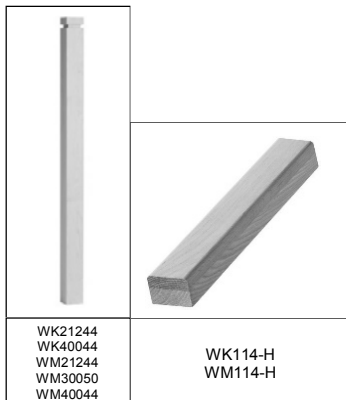

WK21244
WK40044
WM21244
WM30050
WM40044

WK114-H
WM114-H

HANDRAILS		
#	SIZE	PRICE/ UNIT.
OAK		
WK114-H06	1 3/4 X 2 1/4" X 6'	111,75
WK114-H08	1 3/4 X 2 1/4" X 8'	149,00
WK114-H10	1 3/4 X 2 1/4" X 10'	186,20
WK114-H12	1 3/4 X 2 1/4" X 12'	223,45
WK114-H16	1 3/4 X 2 1/4" X 16'	298,00
MAPLE		
WM114-H06	1 3/4 X 2 1/4" X 6'	147,95
WM114-H08	1 3/4 X 2 1/4" X 8'	197,20
WM114-H10	1 3/4 X 2 1/4" X 10'	246,50
WM114-H12	1 3/4 X 2 1/4" X 12'	295,75

POST TO POST SYSTEM ONLY

FITTINGS NOT AVAILABLE FOR THIS SERIES

ACCESSORIES			
#	DESCRIPTION	BUY PACK	PRICE/ UNIT.
HBW21	Metal Bracket Brass		8,70
HBW22	Metal Bracket Black - Modern		9,10
HBW23-SB	Metal Bracket Black - Zen		13,40
HBC12-BL	Baluster Decorative Shoe 1/2" Black	10	5,50
HBC38-BL	Baluster Decorative Shoe 3/8" Black	10	5,50
CAP	2 Cap for Wrought Iron Fixation		7,00

MORE ACCESSORIES AVAILABLE ON PAGE A26

Varnished products: +60% (minimum $188.)

Prices subject to change without notice --- Price list replaces June 1st, 2015 list