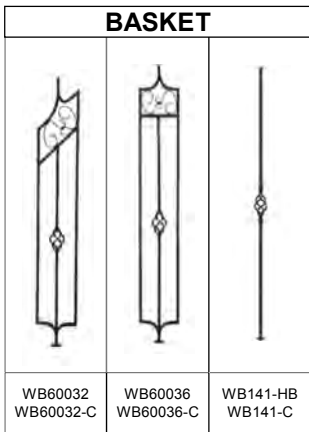

* Screws included with wrought iron

WROUGHT IRON PANELS* With top fixation cap			
#	SIZE	BUY PACK	PRICE/ UNIT.
AZIMUTH			
WA60032-PW	PEWTER 3/8 X 6 X 39 15/16" - Stair	5	55,35
WA60036-PW	PEWTER 3/8 X 6 X 39 15/16" - Horizontal	5	55,35
WC141-PW	PEWTER single bal. 3/8 X 3/8 X 41 1/2"		18,75
GALERIA			
WG60032-SS	SAND SILVER 3/8 X 6 X 39 15/16" - Stair	5	58,25
WG60036-SS	SAND SILVER 3/8 X 6 X 39 15/16" - Horizontal	5	58,35
MISSION			
WS13836-SB	1 3/8" x 3/8" X 39 3/4" SAND BLACK	10	37,80
WS13840-SB	1 3/8" x 3/8" X 35 3/4" SAND BLACK	10	39,60
ZEN			
WC60032	SAND BLACK 3/8 X 6 X 39 29/32" - Stair	5	60,65
WC60036	SAND BLACK 3/8 X 6 X 35" - Horizontal	5	61,25
WC141-SB	SAND BLACK 41 1/2" Zen plain baluster		18,75
WC60032-SS	SAND SILVER 3/8 X 6 X 39 29/32" - Stair	5	54,80
WC60036-SS	SAND SILVER 3/8 X 6 X 35" - Horizontal	5	54,80
WC141-SS	SAND SILVER 41 1/2" Zen plain baluster		18,75

* Screws included with wrought iron

ACCESSORIES			
#	DESCRIPTION	BUY PACK	PRICE/ UNIT.
HBC38-BL	Baluster Decorative Shoe 3/8" Black	10	5,50