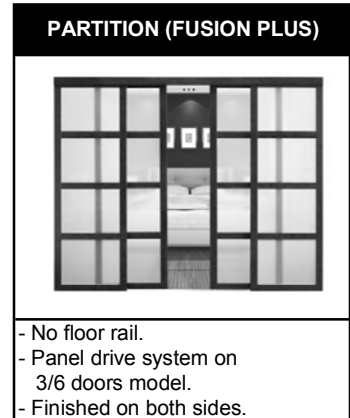

- No floor rail.
- Panel drive system on 3/6 doors model.
- Finished on both sides.

When ordering a 3 panels door, client must specify :

- --> If the fixed panel is on the left or the right side.

Prices subject to change without notice --- Price list replaces June 1st, 2015 list