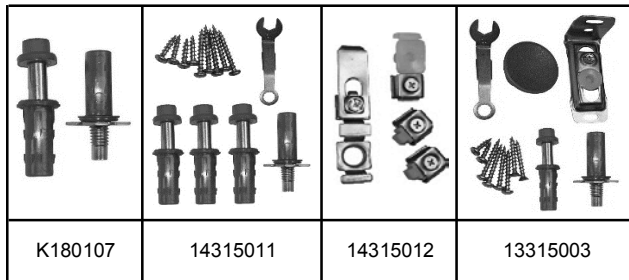

Accessories

WHEELS AND GUIDES		
ITEM #	DESCRIPTION	PRICE
SLIDING - ECONOMICAL		
K2008	2 Top Rollers (L+R)	10,35
K2009	2 Bottom Guides (L+R)	11,45
SLIDING - FRAMELESS / WITH FRAME		
K2011	2 Top Rolling Guides (L+R)	17,60
K2012	1 Bottom Roller (fits left or right)	8,40
K2014	1 Bottom Ball-Bearing Roller	7,40
BIFOLD / PIVOT		
K180107	2 Pivots (1 Reg.+ 1 Adjust.)	7,40
14315011	Pivot Kit For Bifold Door	14,35
14315012	Hardware Kit For Bifold Track	14,35
13315003	Hardware For Pivot Door	14,35

MIRROR CLEANER**	
	ITEM #: OPPM01 18,50 Colonial Ultra (19 oz., 539g) Sold in case pack of 12 **WHILE SUPPLIES LAST

KNOBS		
ITEM #	DESCRIPTION	PRICE
SLIDING - FRAMELESS		
K807CL	2 Clear	18,30
K807BR	2 Bronze	37,35
K807GR	2 Grey	37,35
BIFOLD - FRAMELESS		
K26-014W	1 White	16,30
95030-G	1 Champagne	29,70
95030-C2	1 Chrome	29,70
95030-B2	1 Brass	29,70
26-014N	1 Black	16,30
BIFOLD / PIVOT		
K507CL	1 Clear	15,60
507BR	1 Bronze	23,90
507GR	1 Grey	27,25
ZEN DOOR HANDLE		
2102192	Stainless Steel (Dia.12mm x 19cm)	9,70
LOUNGE DOOR HANDLE		
2102193-BN	Stainless Steel (dia.20mm x 1meter)	44,95