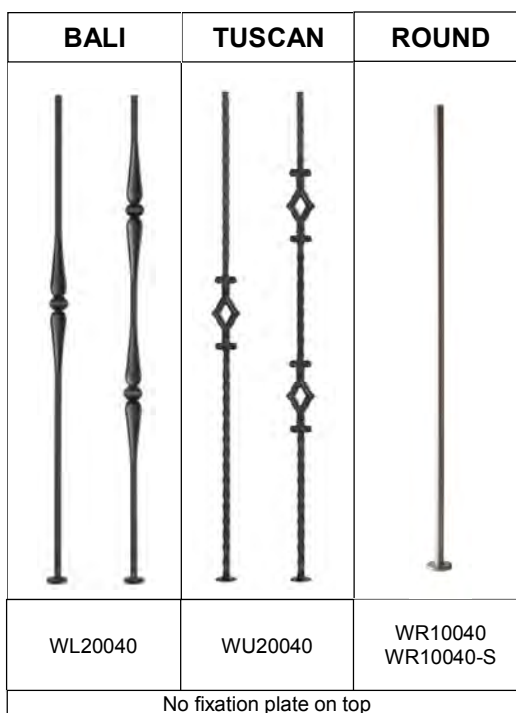

SINGLE WROUGHT IRON COLLECTION

1/2" & 5/8" WROUGHT IRON

WROUGHT IRON SINGLE BALUSTERS*			
#	SIZE	BUY PACK	PRICE/ UNIT.
KNUCKLE			
WK20032	MATTE BLACK 1/2 x 35 7/8"-39 5/8" (2 pcs) - Stair	10	41,55
WK20036	MATTE BLACK 1/2 x 38" (2 pieces) - Horizontal	10	41,30
BASKET			
WB20032	MATTE BLACK 1/2 x 35 7/8"-39 5/8" (2 pcs) - Stair	6	48,45
WB20036	MATTE BLACK 1/2 x 38" (2 pieces) - Horizontal	6	48,20
WB20032-VB	VEN. BRONZE 1/2 x 35 7/8" - 39 5/8" (2 pcs) Stair	6	55,60
WB20036-VB	VENETIAN BRONZE 1/2 x 38" (2 pcs) - Horizontal	6	55,35
TWIST			
WT20032	MATTE BLACK 1/2 x 35 7/8"-39 5/8" (2 pcs) - Stair	10	29,40
WT20036	MATTE BLACK 1/2 x 38" (2 pieces) - Horizontal	10	29,55
PLAIN			
WP20032	MATTE BLACK 1/2 x 35 7/8"-39 5/8" (2 pcs) - Stair	10	28,95
WP20036	MATTE BLACK 1/2 x 38" (2 pieces) - Horizontal	10	28,80
WP20032-S	SILVER 1/2 x 35 7/8" - 39 5/8" (2 pieces) - Stair	10	34,10
WP20036-S	SILVER 1/2 x 38" (2 pieces) - Horizontal	10	34,10
BALI			
WL20040	MATTE BLACK 1/2 x 40 1/2" (2 pcs)	10	68,90
TUSCAN			
WU20040	MATTE BLACK 1/2 x 40 1/2" (2 pcs)	10	85,25
ROUND			
WR10040	5/8" X 40 1/2" BLACK Wrought Iron Tube	20	19,85
WR10040-S	5/8" X 40 1/2" SILVER Wrought Iron Tube	20	20,20

* Screws included with wrought iron

ACCESSORIES			
#	DESCRIPTION	BUY PACK	PRICE/ UNIT.
HBC12-BL	Baluster Decorative Shoe 1/2" Black	10	5,50

Prices subject to change without notice --- Price list replaces June 1st, 2015 list