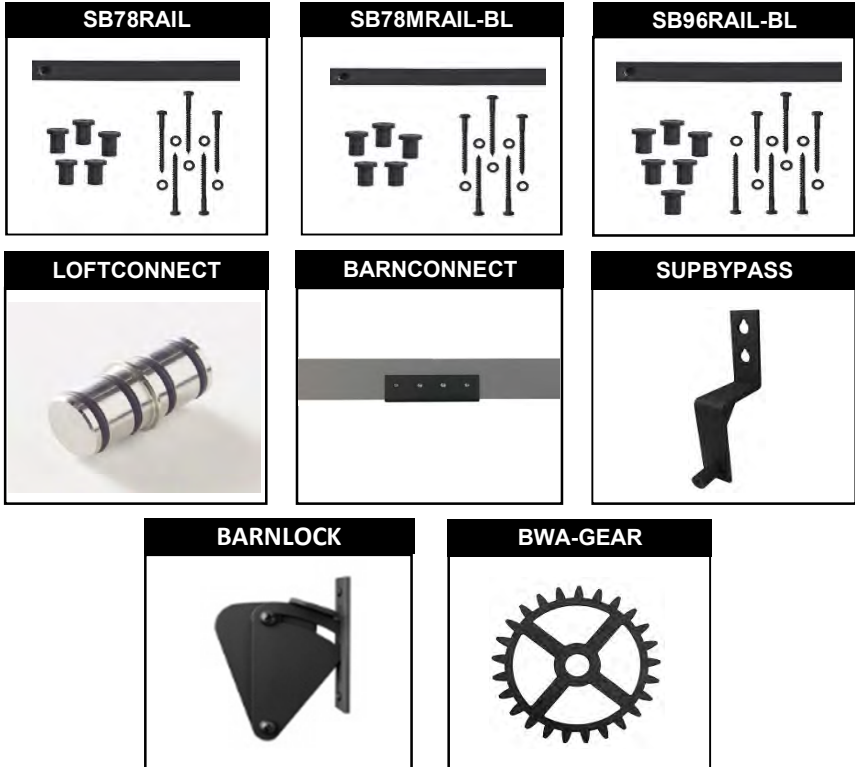

**Available
September 2016**

Prices subject to change without notice --- Price list replaces June 1st, 2015 list

BARN DOORS & RAIL SYSTEMS

ACCESSORIES

ITEM #	DESCRIPTION	PRICE
RAILS		
SB78RAIL-BL	Kit-Flat Rail Black 1/4" x 1 9/16" x 78-3/4"	80,00
SB78RAIL-OB	Kit-Flat Rail Oiled Bronze 1/4" x 1 9/16" x 78-3/4"	80,00
SB78RAIL-RW	Kit-Flat Rail Raw Steel 1/4" x 1 9/16" x 78-3/4"	80,00
SB78MRAIL-BL	Kit-Flat Rail Black MINI 1/4" x 1 3/8" x 78-3/4"	80,00
SB96RAIL-BL	Kit-Flat Rail Black 1/4" x 1 9/16" x 96"	95,00
CONNECTORS		
LOFTCONNECT	Stainless Steel Rail Connector For 2 Loft	35,00
BARNCONNECT	Connector For BARN Rail - Black	12,00
BARNCONNECT-OB	Connector For BARN Rail - Oiled Bronze	12,00
BARNCONNECT-RW	Connector For BARN Rail - Raw Steel	12,00
SUPBPASS	Flat Rails By-Pass Bracket (1 Unit) - Black	48,00
LOCKS		
BARNLOCK-SB	Sliding door Lock - Black	22,00
BARNLOCK-SS	Sliding door Lock - Stainless Steel	28,00
OTHERS		
BWA-GEAR	Decorative Gear for BARN Wheel	7,00

**Available
September 2016**

Prices subject to change without notice --- Price list replaces June 1st, 2015 list

BARN DOORS & RAIL SYSTEMS

ACCESSORIES - PULL

ITEM #	DESCRIPTION	PRICE
HANDLES		
2102193-BN	LOUNGE Stainless Steel Pull 3/4" x 39 3/8"	44,95
2102194-HB	FORGE Wrought Iron Pull Hammered Black 1 3/4" x 12 1/4"	20,65
2102195-HB	SHED Wrought Iron Pull Hammered Black 1 1/4" x 11 3/4"	12,50
2102196-HB	PASSAGE Wrought Iron Pull Black 3/4" x 39 1/4"	24,00