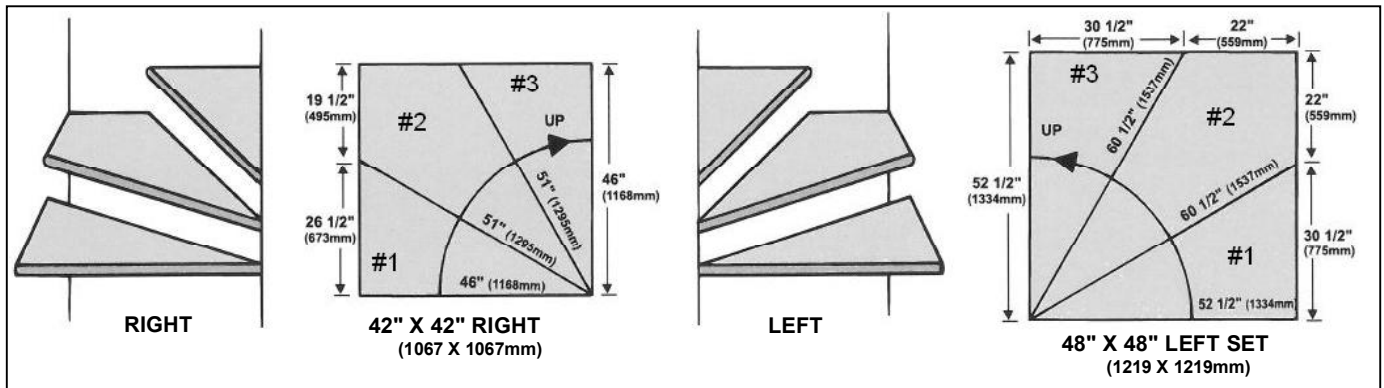

STAIRCASE

STAIRCASE COMPONENTS

DESCRIPTION	WOOD	#	PRICE	WOOD	#	PRICE
SET OF 3 ANGLE TREADS*						
1 1/16" x 42" x 42"	OAK	3MAKN042	1056,00	MAPLE	3MAMN042	1117,20
1 1/16" x 42" x 42" VENEER REVERSIBLE	VENEER OAK	3MAKV042R	471,60	VENEER MAPLE	3MAMV042R	471,60
1 1/16" x 48" x 48"	OAK	3MAKN048	1364,40	MAPLE	3MAMN048	1441,20
1 1/16" x 48" x 48" VENEER REVERSIBLE	VENEER OAK	3MAKV048R	577,60	VENEER MAPLE	3MAMV048R	577,60
1 1/16" x 42" x 42"	SELECT BIRCH	3MABS042	958,00	NATURAL BIRCH	3MABN042	857,20
1 1/16" x 48" x 48"	SELECT BIRCH	3MABS048	1225,60	NATURAL BIRCH	3MABN048	1095,35

*PLEASE SPECIFY IF STAIR TURN LEFT OR RIGHT WHEN YOU TO UPSTAIR.

NOTE: PRICE FOR ONE TREADS ONLY : #1 or #3 is 30% of the set. #2 is 40% of the set.

FALSE STRINGERS BRACKETS, COVE & SHOE MOULDING (Quarter Round)

FALSE STRINGERS BRACKETS 11 1/2" X 7 3/4" X 5/16"	OAK	K99-7028	18,25			
FALSE STRINGERS BRACKETS 11 1/2" X 7 3/4" X 3/8"	PRIMED MDF	W99-7029	32,60			
COVE 1/2" PRICE PER FOOT	OAK	298-0-011N	2,55	MAPLE	398-0-011N	3,50
COVE 11/16" (for veneer false stringers) PRICE PER FOOT	OAK	298-1-011N	3,20	MAPLE	398-1-011N	4,00
COVE 3/8" PRICE PER FOOT	OAK	298-2-011N	2,20			
QUARTER ROUND 1/2" x 3/4" PRICE PER FOOT	OAK	299-PM	2,65	MAPLE	399-PM	2,65