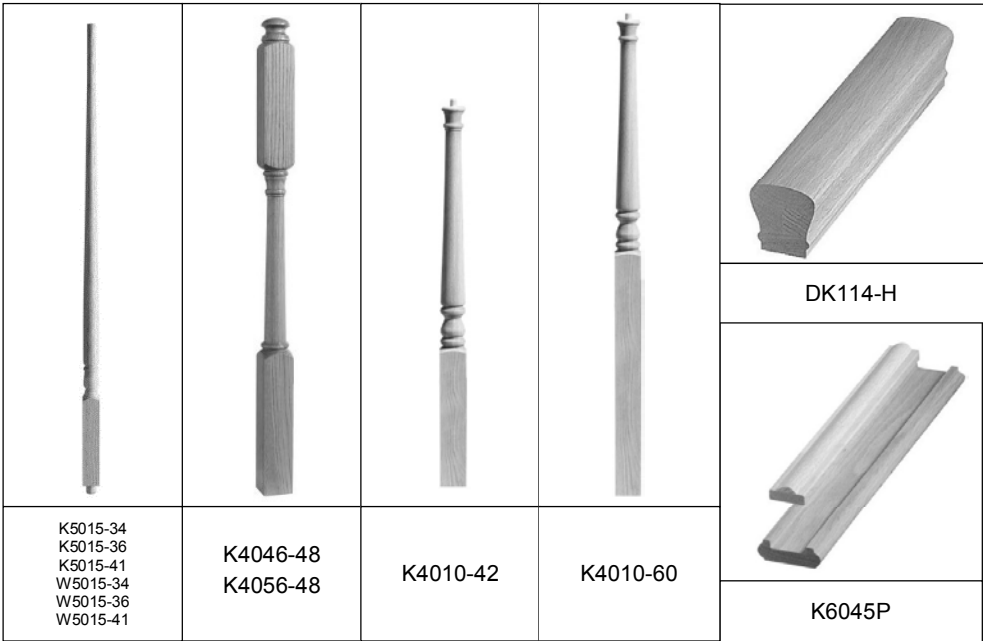

CLASSIC COLLECTION

HAMPTON SERIES - OAK OR WHITE LACQUERED 1 1/4"

BALUSTERS			
#	SIZE	BUY PACK	PRICE/ UNIT.
OAK			
K5015-34	1 1/4"x 1 1/4"x 34" Tapered	16	25,20
K5015-36	1 1/4"x 1 1/4"x 36" Tapered	16	26,20
K5015-41	1 1/4"x 1 1/4"x 41" Tapered	16	30,55
WHITE LACQUERED			
W5015-34	1 1/4 X 1 1/4 X 34" White Lacquered	16	14,65
W5015-36	1 1/4 X 1 1/4 X 36" White Lacquered	16	15,95
W5015-41	1 1/4 X 1 1/4 X 41" White Lacquered	16	18,25

HANDRAILS		
#	SIZE	PRICE/ UNIT.
DK114-H06	2 3/8 X 2 1/4" X 6'	153,25
DK114-H08	2 3/8 X 2 1/4" X 8'	204,35
DK114-H10	2 3/8 X 2 1/4" X 10'	255,40
DK114-H14	2 3/8 X 2 1/4" X 14'	357,55
DK114-H16	2 3/8 X 2 1/4" X 16'	408,65

FOR FITTINGS, SEE PAGE A28

NEWELS & HALF-NEWELS		
#	SIZE	PRICE/ UNIT.
K4046-48	3" x 3" x 48"	205,10
K4056-48	(Half) 3" x 1 1/2" x 48"	108,70
K4010-42	3 X 3 X 42 3/4" POST FOR FITTING	147,70
K4010-60	3 X 3 X 60" POST FOR FITTING	213,65

SHOERAILS (WITH FILLET)		
#	SIZE	PRICE/ UNIT.
K6045P-08	3/4" x 2 3/8" x 8' (Plowed 1 1/4" / crown fillet)	74,80
K6045P-16	3/4" x 2 3/8" x 16' (Plowed 1 1/4" / crown fillet)	149,55

ACCESSORIES			
#	DESCRIPTION	BUY PACK	PRICE/ UNIT.
HBK26	Oak Round Bracket	6	25,50
HB904	Handrail Fastener With Plugs	6	7,20
HB350	2 Steel Newel Fasteners	6	13,50

Varnished products: +60% (minimum $188.)

Prices subject to change without notice --- Price list replaces June 1st, 2015 list