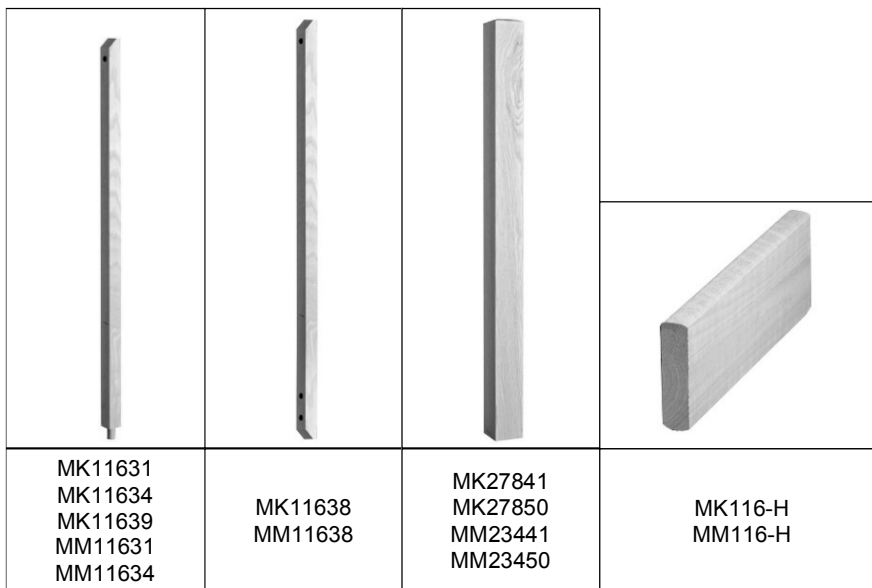

HANDRAILS		
#	SIZE	PRICE
OAK		
MK116-H04	1 1/16 X 4 1/2" X 4' - TO CLEAR OUT	94,40
MK116-H06	1 1/16 X 4 1/2" X 6' - TO CLEAR OUT	141,60
MK116-H08	1 1/16 X 4 1/2" X 8' - TO CLEAR OUT	188,80
MK116-H10	1 1/16 X 4 1/2" X 10' - TO CLEAR OUT	236,00
MAPLE		
MM116-H04	1 1/16 X 4 1/2" X 4' - TO CLEAR OUT	136,85
MM116-H06	1 1/16 X 4 1/2" X 6'	205,25
MM116-H08	1 1/16 X 4 1/2" X 8'	273,65
MM116-H10	1 1/16 X 4 1/2" X 10'	342,05

POST TO POST SYSTEM ONLY
FITTINGS NOT AVAILABLE FOR THIS SERIES

NEWELS & HALF-NEWELS*		
#	SIZE	PRICE
OAK		
MK27841	2 7/8 X 2 7/8 X 40 1/2" - TO CLEAR OUT	160,55
MK27841D	(Half) 1 7/16 X 2 7/8 X 40 1/2" - TO CLEAR OUT	80,35
MK27850	2 7/8 X 2 7/8 X 50" - TO CLEAR OUT	150,00
MK27850D	(Half) 1 7/16 X 2 7/8 X 50" - TO CLEAR OUT	74,70
MAPLE		
MM23441	2 3/4 X 2 3/4 X 40 1/2"	171,50
MM23441D	(Half) 1 7/16 X 2 3/4 X 40 1/2"	85,80
MM23450	2 3/4 X 2 3/4 X 50"	209,70
MM23450D	(Half) 1 7/16 X 2 3/4 X 50"	110,65

ACCESSORIES			
#	DESCRIPTION	BUY PACK	PRICE/ UNIT.
HBK27	Oak Handrail Bracket - TO CLEAR OUT	6	12,70
HBM27	Maple Handrail Bracket	6	17,60
HB350	2 Steel Newel Fasteners	6	13,50
SCREW HOLE PLUGS			
HBK716	7/16 x 5/8 Oak (25/bag)	10	9,95
HBM716	7/16 x 5/8 Maple (25/bag)	10	10,15

* This series can be installed with 2 short balusters (1 on each side of the handrail) instead of a newel.

Varnished products: +60% (minimum $188.)

Prices subject to change without notice --- Price list replaces June 1st, 2015 list