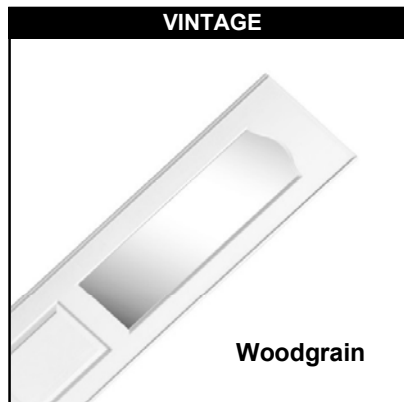

Lifestyle Collection

EMBOSSED PANELS

Embossed panels closet doors

Up to WIDTH	Up to HEIGHT	FRAME : White - Black - Champagne - Titanium						
		Bostonian White primed	Bostonian White finish	Cambridge White primed	Rockport White primed	Santa Fe White primed	Vintage White primed	Camden White primed
SLIDING								
36" EXACT	80½"	232,40	-	-	-	-	-	-
36" (2p)	80½"	298,35	-	298,35	298,35	298,35	491,45	298,35
48" EXACT	80½"	235,70	282,90	-	-	-	-	-
48" (2p)	80½"	325,20	390,20	325,20	325,20	325,20	563,40	330,30
60" EXACT	80½"	268,15	321,80	-	-	-	-	-
60" (2p)	80½"	355,75	426,90	355,75	355,75	369,65	619,65	387,00
72" EXACT	80½"	284,90	341,90	-	-	-	-	-
72" (2p)	80½"	384,80	461,70	384,80	384,80	424,80	678,95	427,35
96" (3p)	80½"	565,20	678,20	565,20	565,20	617,05	1006,75	642,50
108" (3p)	80½"	607,10	728,45	607,10	607,10	684,70	1048,65	683,75
120" (4p)	80½"	692,90	878,05	692,90	692,90	719,65	1182,25	721,30
144" (4p)	80½"	710,45	900,25	710,50	710,45	1081,45	1299,35	738,45

Note: Lifestyle Doors can be customized in HEIGHT for an opening of 76½" to 80½"
Only minor cuts available for panel WIDTH to keep the door's design (Approx. 2.5" by panel)

Option 3rd and 4th track not included in the price. Go to page C26 to order this option.

Prices subject to change without notice --- Price list replaces June 1st, 2015 list