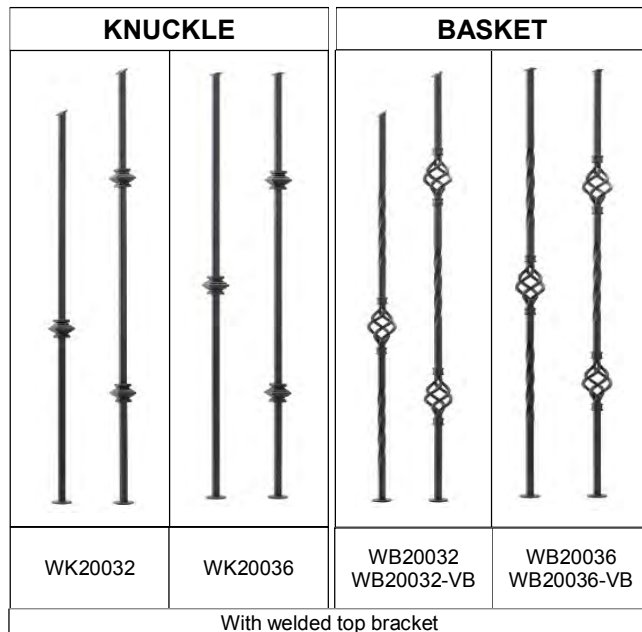

SINGLE WROUGHT IRON COLLECTION

1/2" & 5/8" WROUGHT IRON

WROUGHT IRON SINGLE BALUSTERS*			
#	SIZE	BUY PACK	PRICE/ UNIT.
KNUCKLE			
WK20032	MATTE BLACK 1/2 x 35 7/8"-39 5/8" (2 pcs) - Stair	10	41,55
WK20036	MATTE BLACK 1/2 x 38" (2 pieces) - Horizontal	10	41,30
BASKET			
WB20032	MATTE BLACK 1/2 x 35 7/8"-39 5/8" (2 pcs) - Stair	6	48,45
WB20036	MATTE BLACK 1/2 x 38" (2 pieces) - Horizontal	6	48,20
WB20032-VB	VEN. BRONZE 1/2 x 35 7/8" - 39 5/8" (2 pcs) Stair	6	55,60
WB20036-VB	VENETIAN BRONZE 1/2 x 38" (2 pcs) - Horizontal	6	55,35
TWIST			
WT20032	MATTE BLACK 1/2 x 35 7/8"-39 5/8" (2 pcs) - Stair	10	29,40
WT20036	MATTE BLACK 1/2 x 38" (2 pieces) - Horizontal	10	29,55
PLAIN			
WP20032	MATTE BLACK 1/2 x 35 7/8"-39 5/8" (2 pcs) - Stair	10	28,95
WP20036	MATTE BLACK 1/2 x 38" (2 pieces) - Horizontal	10	28,80
WP20032-S	SILVER 1/2 x 35 7/8" - 39 5/8" (2 pieces) - Stair	10	34,10
WP20036-S	SILVER 1/2 x 38" (2 pieces) - Horizontal	10	34,10
BALI			
WL20040	MATTE BLACK 1/2 x 40 1/2" (2 pcs)	10	68,90
TUSCAN			
WU20040	MATTE BLACK 1/2 x 40 1/2" (2 pcs)	10	85,25
ROUND			
WR10040	5/8" X 40 1/2" BLACK Wrought Iron Tube	20	19,85
WR10040-S	5/8" X 40 1/2" SILVER Wrought Iron Tube	20	20,20

* Screws included with wrought iron

ACCESSORIES			
#	DESCRIPTION	BUY PACK	PRICE/ UNIT.
HBC12-BL	Baluster Decorative Shoe 1/2" Black	10	5,50

Prices subject to change without notice --- Price list replaces June 1st, 2015 list