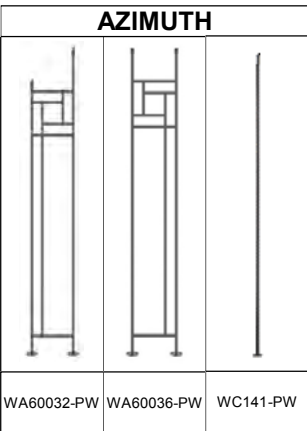

* Screws included with wrought iron

WROUGHT IRON PANELS* With top fixation cap			
#	SIZE	BUY PACK	PRICE/ UNIT.
AZIMUTH			
WA60032-PW	PEWTER 3/8 X 6 X 39 15/16" - Stair	5	55,35
WA60036-PW	PEWTER 3/8 X 6 X 39 15/16" - Horizontal	5	55,35
WC141-PW	PEWTER single bal. 3/8 X 3/8 X 41 1/2"		18,75
GALERIA			
WG60032-SS	SAND SILVER 3/8 X 6 X 39 15/16" - Stair	5	58,25
WG60036-SS	SAND SILVER 3/8 X 6 X 39 15/16" - Horizontal	5	58,35
MISSION			
WS13836-SB	1 3/8" x 3/8" X 39 3/4" SAND BLACK	10	37,80
WS13840-SB	1 3/8" x 3/8" X 35 3/4" SAND BLACK	10	39,60
ZEN			
WC60032	SAND BLACK 3/8 X 6 X 39 29/32" - Stair	5	60,65
WC60036	SAND BLACK 3/8 X 6 X 35" - Horizontal	5	61,25
WC141-SB	SAND BLACK 41 1/2" Zen plain baluster		18,75
WC60032-SS	SAND SILVER 3/8 X 6 X 39 29/32" - Stair	5	54,80
WC60036-SS	SAND SILVER 3/8 X 6 X 35" - Horizontal	5	54,80
WC141-SS	SAND SILVER 41 1/2" Zen plain baluster		18,75

* Screws included with wrought iron

ACCESSORIES			
#	DESCRIPTION	BUY PACK	PRICE/ UNIT.
HBC38-BL	Baluster Decorative Shoe 3/8" Black	10	5,50