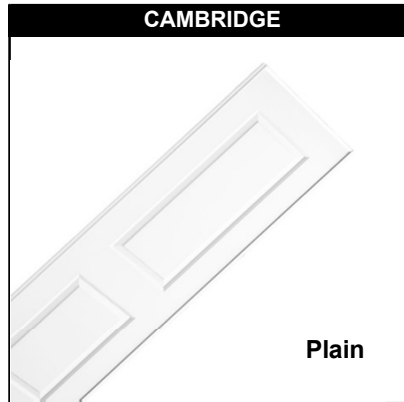

Prices subject to change without notice --- Price list replaces June 1st, 2015 list

Lifestyle Collection

EMBOSSED PANELS

Embossed panels closet doors

Up to WIDTH	Up to HEIGHT	FRAME : White - Black - Champagne - Titanium						
		Bostonian White primed	Bostonian White finish	Cambridge White primed	Rockport White primed	Santa Fe White primed	Vintage White primed	Camden White primed
SLIDING								
36" EXACT	80½"	232,40	-	-	-	-	-	-
36" (2p)	80½"	298,35	-	298,35	298,35	298,35	491,45	298,35
48" EXACT	80½"	235,70	282,90	-	-	-	-	-
48" (2p)	80½"	325,20	390,20	325,20	325,20	325,20	563,40	330,30
60" EXACT	80½"	268,15	321,80	-	-	-	-	-
60" (2p)	80½"	355,75	426,90	355,75	355,75	369,65	619,65	387,00
72" EXACT	80½"	284,90	341,90	-	-	-	-	-
72" (2p)	80½"	384,80	461,70	384,80	384,80	424,80	678,95	427,35
96" (3p)	80½"	565,20	678,20	565,20	565,20	617,05	1006,75	642,50
108" (3p)	80½"	607,10	728,45	607,10	607,10	684,70	1048,65	683,75
120" (4p)	80½"	692,90	878,05	692,90	692,90	719,65	1182,25	721,30
144" (4p)	80½"	710,45	900,25	710,50	710,45	1081,45	1299,35	738,45

Note: Lifestyle Doors can be customized in HEIGHT for an opening of 76½" to 80½"
Only minor cuts available for panel WIDTH to keep the door's design (Approx. 2.5" by panel)

Option 3rd and 4th track not included in the price. Go to page C26 to order this option.