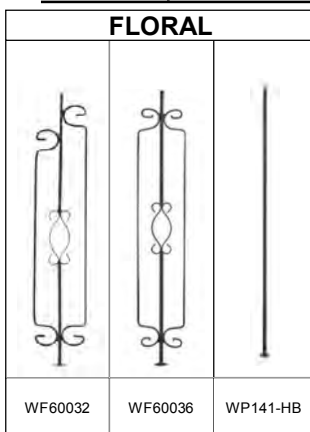

* Screws included with wrought iron

WROUGHT IRON PANELS* With top fixation cap			
#	SIZE	BUY PACK	PRICE/ UNIT.
AZIMUTH			
WA60032-PW	PEWTER 3/8 X 6 X 39 15/16" - Stair	5	55,35
WA60036-PW	PEWTER 3/8 X 6 X 39 15/16" - Horizontal	5	55,35
WC141-PW	PEWTER single bal. 3/8 X 3/8 X 41 1/2"		18,75
GALERIA			
WG60032-SS	SAND SILVER 3/8 X 6 X 39 15/16" - Stair	5	58,25
WG60036-SS	SAND SILVER 3/8 X 6 X 39 15/16" - Horizontal	5	58,35
MISSION			
WS13836-SB	1 3/8" x 3/8" X 39 3/4" SAND BLACK	10	37,80
WS13840-SB	1 3/8" x 3/8" X 35 3/4" SAND BLACK	10	39,60
ZEN			
WC60032	SAND BLACK 3/8 X 6 X 39 29/32" - Stair	5	60,65
WC60036	SAND BLACK 3/8 X 6 X 35" - Horizontal	5	61,25
WC141-SB	SAND BLACK 41 1/2" Zen plain baluster		18,75
WC60032-SS	SAND SILVER 3/8 X 6 X 39 29/32" - Stair	5	54,80
WC60036-SS	SAND SILVER 3/8 X 6 X 35" - Horizontal	5	54,80
WC141-SS	SAND SILVER 41 1/2" Zen plain baluster		18,75

* Screws included with wrought iron

ACCESSORIES			
#	DESCRIPTION	BUY PACK	PRICE/ UNIT.
HBC38-BL	Baluster Decorative Shoe 3/8" Black	10	5,50