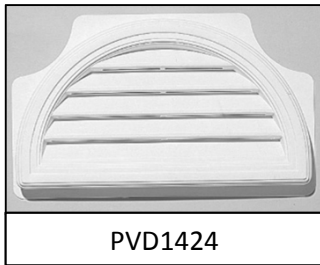

Prices subject to change without notice --- Price list replaces June 1st, 2015 list

Ventilation Louvers

ONE-PIECE LOUVERS

#	DESCRIPTION	PRICE
PVD1424	HALF-ROUND 24" X 14" (WRAP)- Until end of stock	36,85
PVC1824	CATHEDRAL 16" X 22" (WRAP)- Until end of stock	36,85