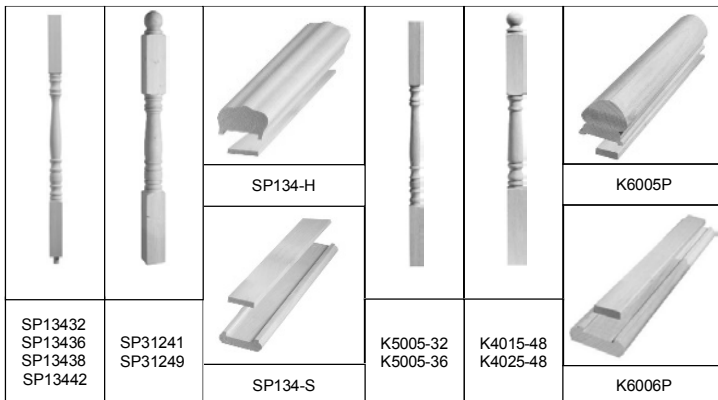

PINE HANDRAILS (WITH FILLET)		
#	SIZE	PRICE/ UNIT.
SP134-H04	1 5/8 X 2 5/8" X 4'	53,80
SP134-H06	1 5/8 X 2 5/8" X 6'	80,70
SP134-H08	1 5/8 X 2 5/8" X 8'	107,60
SP134-H10	1 5/8 X 2 5/8" X 10'	134,75
SP134-H12	1 5/8 X 2 5/8" X 12'	161,40

FOR FITTINGS, SEE PAGE A28

PINE SHOERAILS (WITH FILLET)		
#	SIZE	PRICE/ UNIT.
SP134-S08	3/4 X 2 5/8" X 8' - TO CLEAR OUT	50,70
SP134-S10	3/4 X 2 5/8" X 10'	63,35

COLONIAL SERIES - OAK 1 3/4"

OAK BALUSTERS			
#	SIZE	BUY PACK	PRICE/ UNIT.
K5005-32	1 3/4"x 1 3/4"x 32" (Square top)	24	29,95
K5005-36	1 3/4"x 1 3/4"x 36" (Square top)	24	41,65

OAK NEWELS & HALF-NEWELS		
#	SIZE	PRICE/ UNIT.
K4015-48	3 1/4"x 3 1/4"x 48"	201,40
K4025-48	(Half) 3 1/4"x 1 5/8" x 48"	109,90

OAK HANDRAILS AND SHOERAILS (WITH FILLET)		
#	SIZE	PRICE/ UNIT.
HANDRAILS		
K6005P-08	2 1/4" x 2 3/8" x 8' (Plowed 1 3/4")	209,80
K6005P-14	2 1/4" x 2 3/8" x 14' (Plowed 1 3/4")	424,60
SHOERAILS		
K6006P-08	3/4" x 3 1/4" x 8' (Plowed 1 3/4")	97,85

POST TO POST SYSTEM ONLY
FITTINGS NOT AVAILABLE FOR THIS SERIES

ACCESSORIES			
#	DESCRIPTION	BUY PACK	PRICE/ UNIT.
HBP26	Pine Round Bracket - TO CLEAR OUT	6	26,10
HB350	2 Steel Newel Fasteners	6	13,50
HB904	Handrail Fastener With Plugs	6	7,20
HBW21	Metal Bracket Brass		8,70
HBW22	Metal Bracket Black - Modern		9,10
HBW23-SB	Metal Bracket Black - Zen		13,40

MORE ACCESSORIES AVAILABLE ON PAGE A26

Varnished products: +60% (minimum $188.)