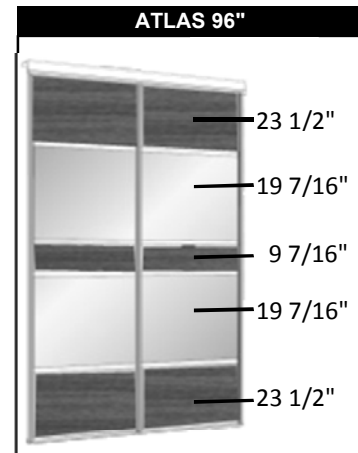

Mix Collection

ATLAS

Create your own door by selecting a wood finish insert**

Exact WIDTH	Exact HEIGHT	FRAME
		Titanium - White - Black - Champagne
Opaque Frosted Glass		
SLIDING		
36" (2p)	80½"	467,55
	96"	527,05
48" (2p)	80½"	567,15
	96"	655,10
60" (2p)	80½"	623,20
	96"	784,50
72" (2p)	80½"	713,50
	96"	852,50
96" (4p)	80½"	1057,40
	96"	1234,15
108" (3p)	80½"	1141,20
	96"	1326,00
120" (4p)	80½"	1236,30
	96"	1548,40
144" (4p)	80½"	1437,30
	96"	1700,30

Standard sizes only

** Wood Finish: Black / Cherry / Chocolate / Dusky Grey / Golden Maple / Steel Grey / Walnut / White / White Woodgrain / Zebra
Reclaimed Wood / Concrete / Beach Wood

STUDIO

Create your own door by selecting a wood finish insert**

Exact WIDTH	Exact HEIGHT	FRAME
		Titanium - White - Black - Champagne
Opaque Frosted Glass		
SLIDING		
36" (2p)	80½"	546,75
	96"	674,85
48" (2p)	80½"	620,90
	96"	720,35
60" (2p)	80½"	708,95
	96"	919,30
72" (2p)	80½"	782,30
	96"	1020,55
96" (4p)	80½"	1262,80
	96"	1321,85
108" (3p)	80½"	1248,20
	96"	1540,70
120" (4p)	80½"	1411,80
	96"	1822,40
144" (4p)	80½"	1574,90
	96"	2024,95

Standard sizes only