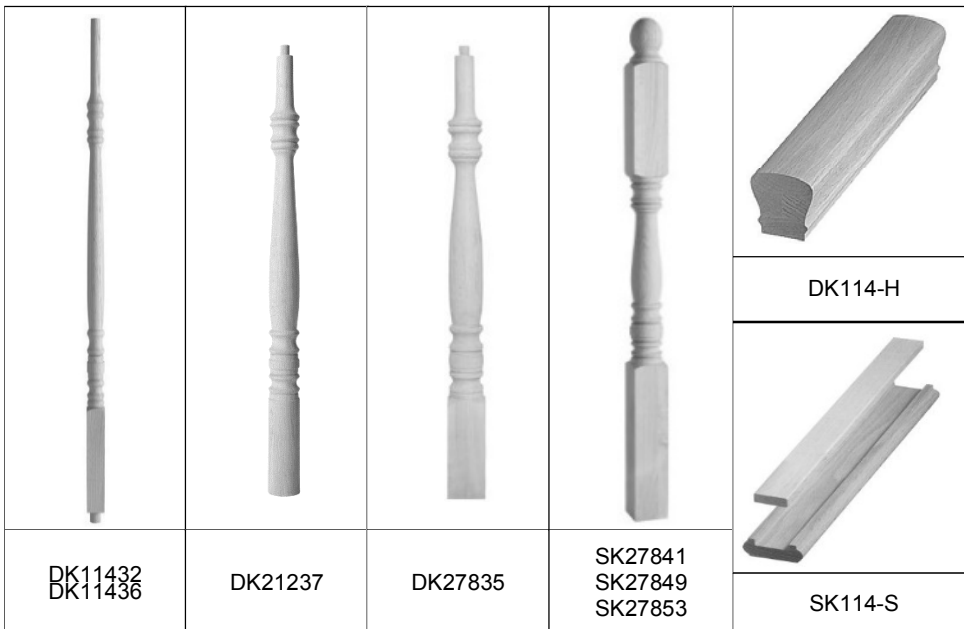

CLASSIC COLLECTION

PRESTON SERIES - OAK 1 1/4"

BALUSTERS			
#	SIZE	BUY PACK	PRICE/ UNIT.
DK11432	1 1/4 X 1 1/4 X 32"	24	24,15
DK11436	1 1/4 X 1 1/4 X 36"	24	26,20
DK11438	1 1/4 X 1 1/4 X 38"		30,50

HANDRAILS		
#	SIZE	PRICE/ UNIT.
DK114-H06	2 3/8 X 2 1/4" X 6' - TO CLEAR OUT	153,25
DK114-H08	2 3/8 X 2 1/4" X 8'	204,35
DK114-H10	2 3/8 X 2 1/4" X 10' - TO CLEAR OUT	255,40
DK114-H14	2 3/8 X 2 1/4" X 14'	357,55
DK114-H16	2 3/8 X 2 1/4" X 16'	408,65

FOR FITTINGS, SEE PAGE A28

NEWELS & HALF-NEWELS		
#	SIZE	PRICE/ UNIT.
SK27841	2 7/8 X 2 7/8 X 41 1/2"	200,75
SK27841D	(Half) 1 7/16 X 2 7/8 X 41 1/2"	107,25
SK27849	2 7/8 X 2 7/8 X 49"	216,55
SK27849D	(Half) 1 7/16 X 2 7/8 X 49"	116,35
SK27853	2 7/8 X 2 7/8 X 53 3/4"	280,10
SK27853D	(Half) 1 7/16 X 2 7/8 X 53 3/4"	148,45
DK27835	2 7/8 X 2 7/8 X 35 1/4" For fitting - TO CLEAR OUT	147,20
DK21237	2 1/2 X 2 1/2 X 37" For volute	129,15

SHOERAILS (WITH FILLET)		
#	SIZE	PRICE/ UNIT.
SK114-S08	3/4 X 2 1/4" X 8'	88,50
SK114-S10	3/4 X 2 1/4" X 10'	110,60
SK114-S12	3/4 X 2 1/4" X 12'	132,70

ACCESSORIES			
#	DESCRIPTION	BUY PACK	PRICE/ UNIT.
HBK26	Oak Round Bracket	6	25,50
HB904	Handrail Fastener With Plugs	6	7,20
HB350	2 Steel Newel Fasteners	6	13,50

Varnished products: +60% (minimum $188.)

Prices subject to change without notice --- Price list replaces June 1st, 2015 list