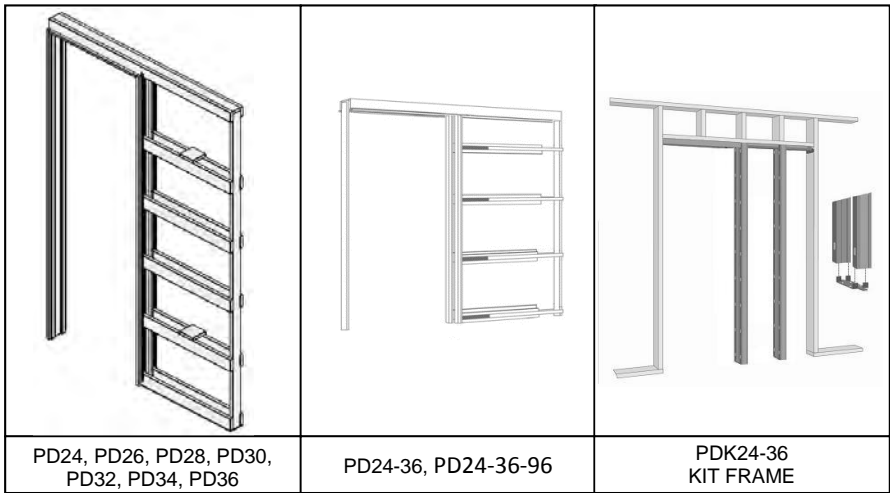

Pocket Door Frames

POCKET DOOR FRAME			
#	SIZE	SKID QTY	PRICE EACH
PD24	PRE-ASSEMBLED FRAME 24" x 80"	9	258,35
PD26	PRE-ASSEMBLED FRAME 26" x 80"	9	261,10
PD28	PRE-ASSEMBLED FRAME 28" x 80"	9	261,10
PD30	PRE-ASSEMBLED FRAME 30" x 80"	9	262,50
PD32	PRE-ASSEMBLED FRAME 32" x 80"	9	263,90
PD34	PRE-ASSEMBLED FRAME 34" x 80"	9	266,55
PD36	PRE-ASSEMBLED FRAME 36" x 80"	9	266,55
PD24-36	ADJUSTABLE PRE-ASSEMBLED FRAME 24 TO 36" x 80"	9	296,30
PD24-36-96	ADJUSTABLE PRE-ASSEMBLED FRAME 24 TO 36" x 96"	9	317,75
PDK24-36	KIT FRAME 24" TO 36" x 80", STEEL/PINE (BOX WRAP)		172,05

- FOR 1 1/8" to 1 3/8" THICK DOOR
- FOR WALLS OF 4 5/8" (2 x 4 STRUCTURE)
- ROUGHT OPENING OF 83 3/4" HIGH
- SUPPORT UP TO 125LBS / 57KG
- INSTALLATION HARDWARE INCLUDED
- CUSTOM SIZES NOT AVAILABLE

PD24, PD26, PD28, PD30, PD32, PD34, PD36   PD24-36, PD24-36-96   PDK24-36 KIT FRAME

ACCESSORIES		
#	SIZE	PRICE EACH
1575PPK3	ADAPTOR KIT FOR 1 3/4" THICK DOOR	22,15
1555PPK3	CONVERGING DOOR CONNECTOR KIT (FOR DOUBLE DOORS)	22,80
10312702	HARDWARE KIT WITH HANGERS, BUMPER, SCREWS AND GUIDES (MAX. 152lbs/57kg)	32,95
10312705	HARDWARE KIT HEAVY DUTY, BALL BEARINGS (MAX. 200lbs/90kg)	71,00
100-0072	ALUMINUM TOP TRACK 69 1/2" (FOR 72" DOOR)	25,10
1521PPK1-B	PRIVACY ROUND HANDLE, BRASS - TO CLEAR OUT	25,00
1521PPK1-C	PRIVACY ROUND HANDLE, COPPER - TO CLEAR OUT	25,00
1521PPK1-S	PRIVACY ROUND HANDLE, SILVER - TO CLEAR OUT	25,00