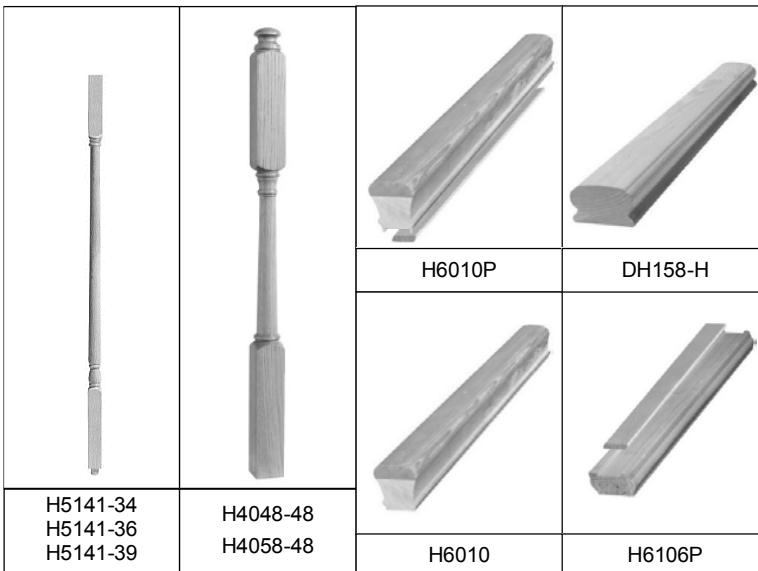

TRADITIONAL COLLECTION

SALEM SERIES - HEMLOCK 1 1/4"

BALUSTERS

#	SIZE	BUY PACK	PRICE/ UNIT.
H5141-34	1 1/4"x 1 1/4"x 34"	24	15,25
H5141-36	1 1/4"x 1 1/4"x 36"	24	16,40
H5141-39	1 1/4"x 1 1/4"x 39"	24	17,15

NEWELS & HALF-NEWELS

#	SIZE	PRICE/ UNIT.
H4048-48	3 1/4"x 3 1/4"x 48"	116,35
H4058-48	(Half) 3 1/4"x 1 5/8" x 48"	58,40

HANDRAILS

#	SIZE	PRICE/ UNIT.
H6010P-08	2 3/8" x 2 1/4" x 8' (Plowed 1 1/4")	124,05
H6010P-14	2 3/8" x 2 1/4" x 14' (Plowed 1 1/4")	243,25
H6010-08	2 3/8" x 2 1/4" x 8' (Unplowed)	113,25
H6010-14	2 3/8" x 2 1/4" x 14' (Unplowed)	214,90

HANDRAILS (UNPLOWED)

#	SIZE	PRICE/ UNIT.
DH158-H06	2 5/8" x 1 5/8" x 6'	32,40
DH158-H08	2 5/8" x 1 5/8" x 8'	43,20
DH158-H10	2 5/8" x 1 5/8" x 10'	53,90

**POST TO POST SYSTEM ONLY
FITTINGS NOT AVAILABLE FOR THIS SERIES**

SHOERAILS (WITH FILLET)

#	SIZE	PRICE/ UNIT.
H6106P-08	1 3/8" x 2 1/2" x 8' (Plowed 1 1/4")	40,35

ACCESSORIES

#	DESCRIPTION	BUY PACK	PRICE/ UNIT.
HBW21	Metal Bracket Brass		8,70
HBW22	Metal Bracket Black - Modern		9,10
HBW23-SB	Metal Bracket Black - Zen		13,40
HB904	Handrail Fastener With Plugs	6	7,20
HB350	2 Steel Newel Fasteners	6	13,50

MORE ACCESSORIES AVAILABLE ON PAGE A26

Varnished products: +60% (minimum $188.)

Prices subject to change without notice --- Price list replaces June 1st, 2015 list