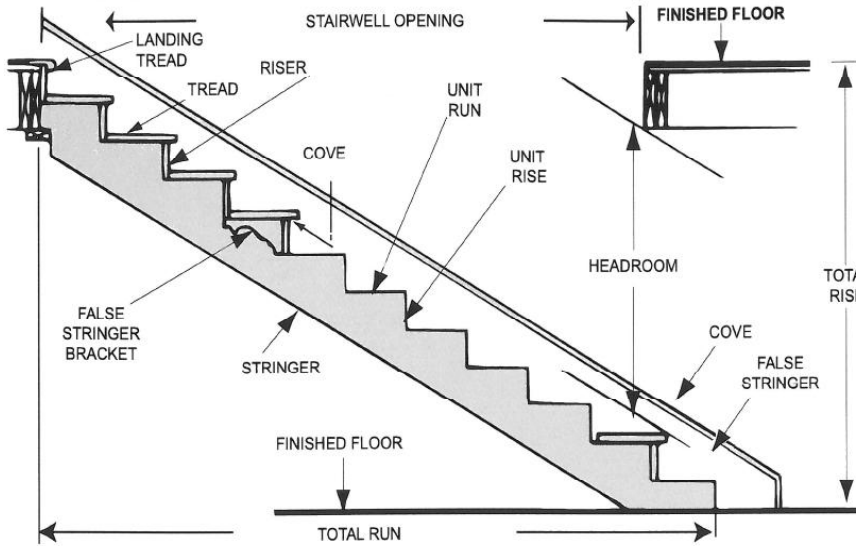

Prices subject to change without notice --- Price list replaces June 1st, 2015 list

STAIRCASE

STAIRCASE COMPONENTS

DESCRIPTION	WOOD	#	PRICE	WOOD	#	PRICE
STARTING STEPS (Riser, cove & quarter round included)						
10 1/2" x 1 1/16" (48") ROUNDED 1 END *	OAK	281-0	871,00	MAPLE	381-0	752,45
11 1/4" x 1 1/16" (48") ROUNDED 1 END *	OAK	281-1	914,10	MAPLE	381-1	786,80
10 1/2" x 1 1/16" (42") ROUNDED BOTH ENDS**	OAK	282-0	1259,40	MAPLE	382-0	1003,95
11 1/4" x 1 1/16" (42") ROUNDED BOTH ENDS**	OAK	282-1	1292,15	MAPLE	382-1	1035,55
13 1/2" x 1 1/16" x 60" ROUNDED 1 ENDS AND RIGHT ANGLE	OAK	284-3	1057,45	MAPLE	384-3	956,65