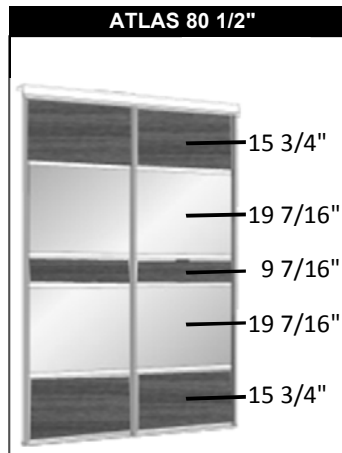

Mix Collection

ATLAS

Create your own door by selecting a wood finish insert**

Exact WIDTH	Exact HEIGHT	FRAME
		Titanium - White - Black - Champagne
Opaque Frosted Glass		
SLIDING		
36" (2p)	80½"	467,55
	96"	527,05
48" (2p)	80½"	567,15
	96"	655,10
60" (2p)	80½"	623,20
	96"	784,50
72" (2p)	80½"	713,50
	96"	852,50
96" (4p)	80½"	1057,40
	96"	1234,15
108" (3p)	80½"	1141,20
	96"	1326,00
120" (4p)	80½"	1236,30
	96"	1548,40
144" (4p)	80½"	1437,30
	96"	1700,30

Standard sizes only

** Wood Finish: Black / Cherry / Chocolate / Dusky Grey / Golden Maple / Steel Grey / Walnut / White / White Woodgrain / Zebra
Reclaimed Wood / Concrete / Beach Wood

STUDIO

Create your own door by selecting a wood finish insert**

Exact WIDTH	Exact HEIGHT	FRAME
		Titanium - White - Black - Champagne
Opaque Frosted Glass		
SLIDING		
36" (2p)	80½"	546,75
	96"	674,85
48" (2p)	80½"	620,90
	96"	720,35
60" (2p)	80½"	708,95
	96"	919,30
72" (2p)	80½"	782,30
	96"	1020,55
96" (4p)	80½"	1262,80
	96"	1321,85
108" (3p)	80½"	1248,20
	96"	1540,70
120" (4p)	80½"	1411,80
	96"	1822,40
144" (4p)	80½"	1574,90
	96"	2024,95

Standard sizes only