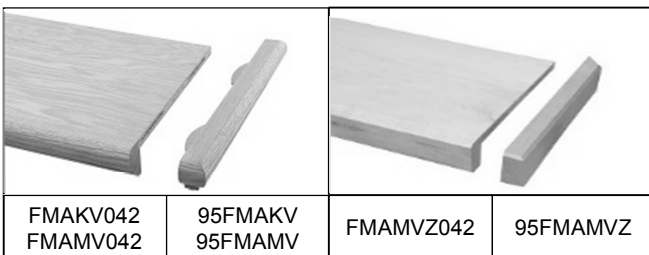

FALSE TREADS

FALSE TREADS

#	SIZE	BUY PACK	PRICE/ UNIT.
FMAKV042	1/2 x 10 1/4 x 42" Oak Veneer		85,05
FMAMV042	1/2 x 10 1/4 x 42" Maple Veneer		96,80
FMAMVZ042	1/2 x 10 1/4 x 42" Maple Veneer - ZEN		75,00

REVERSIBLE ATTACHED BULL NOSE

95FMAKV	1 1/8 x 12 3/4" OAK		14,90
95FMAMV	1 1/8 x 12 3/4" MAPLE		20,35
95FMAMVZ	2 x 12" MAPLE - ZEN		13,50

SET OF 3 FALSE ANGLE TREADS*

#	SIZE	PRICE/ UNIT.
3FMAKV042	1/2 x 42" Oak Veneer	811,35
3FMAKV048	1/2 x 48" Oak Veneer	935,80
3FMAMV042	1/2 x 42" Maple Veneer	872,00
3FMAMV048	1/2 x 48" Maple Veneer	996,45

*Specify left or right

NOSINGS

FALSE TREADS

#	SIZE	BUY PACK	PRICE/ FOOT
OAK NOSINGS*			
NSKS516	1 1/16" / 5/16 (#91) x 4 1/4"		18,25
NSKS012	1 1/16" / 1/2 (#92) x 4 1/4"		20,20
NSKS034	1 1/16" / 3/4 (#93) x 4 1/4"		18,25

SELECT BIRCH NOSINGS*

NSBS516	1 1/16" X 5/16" X 4 1/4"		23,25
NSBS012	1 1/16" X 1/2" X 4 1/4"		23,25
NSBS034	1 1/16" X 3/4" X 4 1/4"		23,25

MAPLE NOSINGS*

NSMS516	1 1/16" / 5/16 (#91) x 4 1/4"		20,10
NSMS012	1 1/16" / 1/2 (#92) x 4 1/4"		22,05
NSMS034	1 1/16" / 3/4 (#93) x 4 1/4"		20,10

NATURAL BIRCH NOSINGS*

NSBN516	1 1/16" X 5/16" X 4 1/4"		19,30
NSBN012	1 1/16" X 1/2" X 4 1/4"		19,30
NSBN034	1 1/16" X 3/4" X 4 1/4"		19,30

* PRICES ARE PER LINEAR FOOT, EVEN LENGTHS ONLY - Max. 16'

Each special cut on piece 12,00 $
Varnished products: +60% (minimum $188.)

Prices subject to change without notice --- Price list replaces June 1st, 2015 list