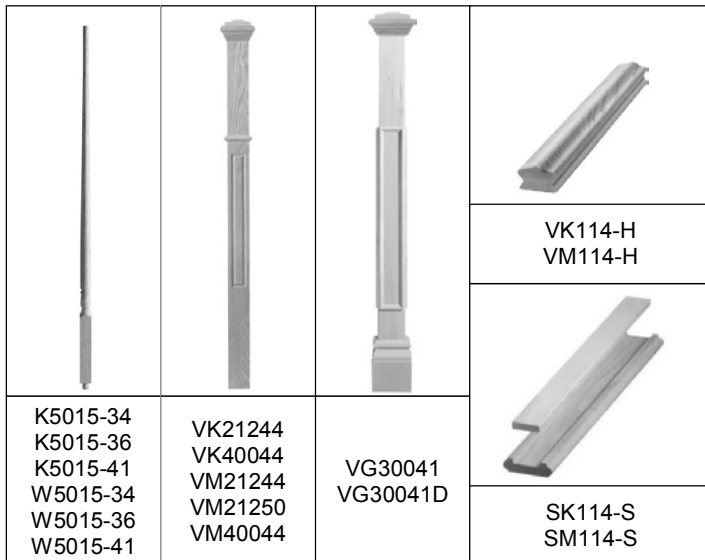

HANDRAILS (NO FILLET)		
#	SIZE	PRICE/ UNIT.
OAK		
VK114-H04	1 5/8 X 2 1/4" X 4'	74,45
VK114-H06	1 5/8 X 2 1/4" X 6'	111,75
VK114-H08	1 5/8 X 2 1/4" X 8'	135,20
VK114-H10	1 5/8 X 2 1/4" X 10'	168,95
VK114-H12	1 5/8 X 2 1/4" X 12'	202,75
VK114-H14	1 5/8 X 2 1/4" X 14'	260,70
VK114-H16	1 5/8 X 2 1/4" X 16'	298,00
MAPLE		
VM114-H04	1 5/8 X 2 1/4" X 4'	87,45
VM114-H06	1 5/8 X 2 1/4" X 6'	131,20
VM114-H08	1 5/8 X 2 1/4" X 8'	175,00
VM114-H10	1 5/8 X 2 1/4" X 10'	218,75
VM114-H12	1 5/8 X 2 1/4" X 12'	262,45
VM114-H14	1 5/8 X 2 1/4" X 14'	306,20
VM114-H16	1 5/8 X 2 1/4" X 16'	349,95

FOR FITTINGS, SEE PAGE A28

SHOERAILS (WITH FILLET)		
#	SIZE	PRICE/ UNIT.
OAK		
SK114-S08	3/4 X 2 1/4" X 8'	88,50
SK114-S10	3/4 X 2 1/4" X 10'	110,60
SK114-S12	3/4 X 2 1/4" X 12'	132,70
MAPLE		
SM114-S08	3/4 X 2 1/4" X 8'	137,75
SM114-S10	3/4 X 2 1/4" X 10'	172,15
SM114-S12	3/4 X 2 1/4" X 12'	206,60

ACCESSORIES			
#	DESCRIPTION	BUY PACK	PRICE/ UNIT.
HBK26	Oak Round Bracket	6	25,50
HBM26	Maple Round Bracket	6	29,80
HB904	Handrail Fastener With Plugs	6	7,20
HB350	2 Steel Newel Fasteners	6	13,50
HBW21	Metal Bracket Brass		8,70
HBW22	Metal Bracket Black - Modern		9,10
HBW23-SB	Metal Bracket Black - Zen		13,40

MORE ACCESSORIES AVAILABLE ON PAGE A26

Varnished products: +60% (minimum $188.)

Prices subject to change without notice --- Price list replaces June 1st, 2015 list