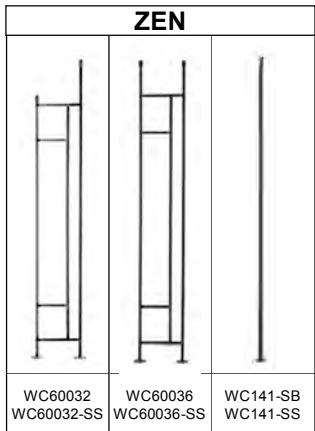

Available August 2016